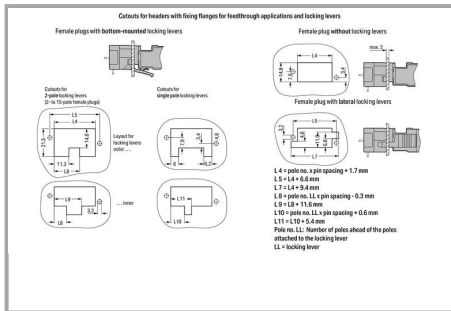

- View Logic ViewDraw
- Quadcept
- Zuken CadStar 3 and 4
- Zuken CR-5000 and CR-8000

PCB Component Libraries (EDA), PCB CAD Library Ultra Librarian

Installation Notes

Assembly

Cutouts for headers with fixing flanges for feedthrough applications and locking levers