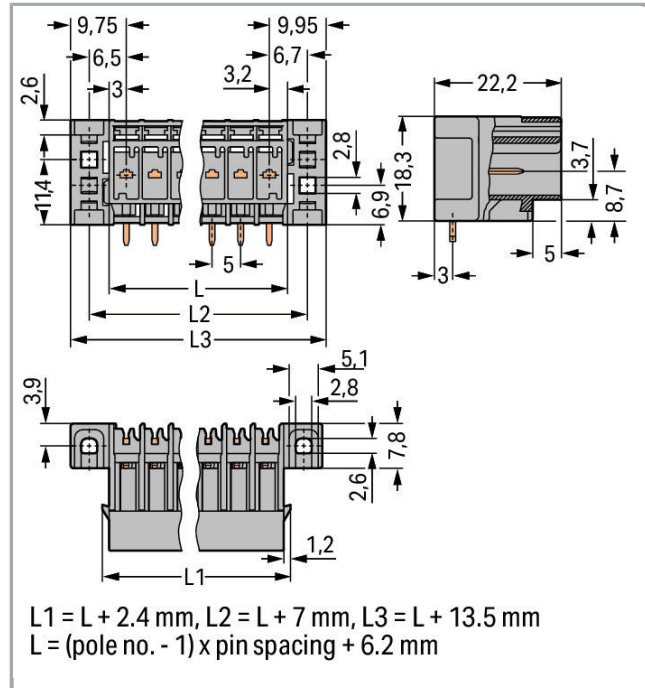

Date

Electrical data

Ratings per IEC/EN 60664-1

Nominal voltage (III/3)	250 V
Rated surge voltage (III/3)	4 kV
Rated voltage (III/2)	500 V
Rated surge voltage (III/2)	4 kV
Rated current	32 A
Legend (ratings)	(III / 3) ≙ Overvoltage category III / Pollution degree 3

Supus modificărilor.

WAGO Kontakttechnik GmbH & Co. KG
/Representative Office Romania
Sos. Pipera-Tunari nr. 1/1
building 1, 2nd floor | 077190 Voluntari, Ilfov
Tel.: +40-(0)31 421 85 68 | Email: info-RO@wago.com

Aveți întrebări despre produsele noastre?
Vă stăm la dispoziție pentru preluarea apelului la +40 (0) 31 421 85 68.