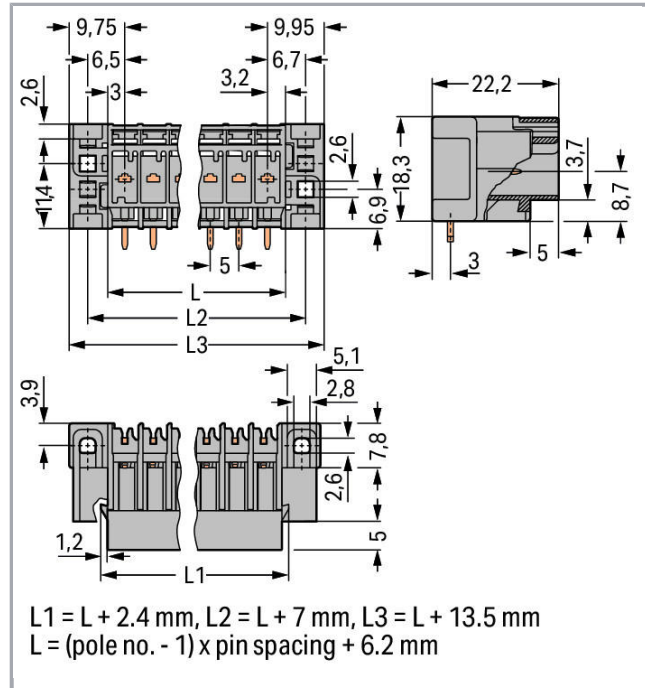

Date

Electrical data

Ratings per IEC/EN 60664-1

Nominal voltage (III/3)	250 V
Rated surge voltage (III/3)	4 kV
Rated voltage (III/2)	500 V
Rated surge voltage (III/2)	4 kV
Rated current	32 A
Legend (ratings)	(III / 3) ≙ Overvoltage category III / Pollution degree 3

Supus modificărilor.

WAGO Kontakttechnik GmbH & Co. KG
/Representative Office Romania
Sos. Pipera-Tunari nr. 1/1
building 1, 2nd floor | 077190 Voluntari, Ilfov
Tel.: +40-(0)31 421 85 68 | Email: info-RO@wago.com

Aveți întrebări despre produsele noastre?
Vă stăm la dispoziție pentru preluarea apelului la +40 (0) 31 421 85 68.