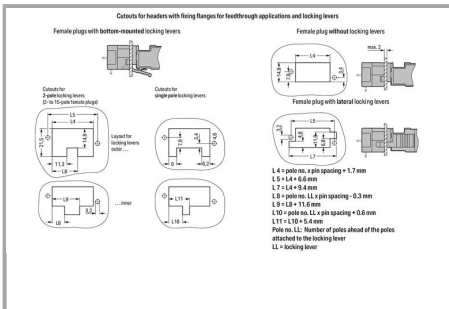

- View Logic ViewDraw
- Quadcept
- Zuken CadStar 3 and 4
- Zuken CR-5000 and CR-8000

PCB Component Libraries (EDA), PCB CAD Library Ultra Librarian

Installation Notes

Assembly

Cutouts for headers with fixing flanges for feedthrough applications and locking levers