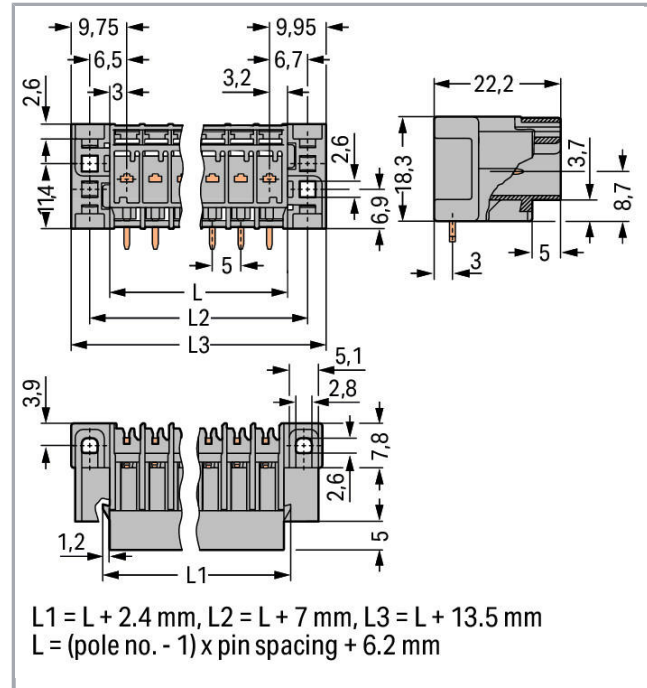

Fișă tehnică | Număr articol: 769-671/004-000

THT male header; 1.0 x 1.0 mm solder pin; angled; Pin spacing 5 mm; 11-pole; gray

www.wago.com/769-671/004-000

RoHS Compliant

BOMcheck.net

Culoare: ■

Date

Electrical data

Pin spacing	5 mm / 0.197 inch
Width	69.7 mm / 2.744 inch
Height from the surface	18.3 mm / 0.72 inch
Depth	22.2 mm / 0.874 inch

Mechanical data

Mounting type	Mounting flange
---------------	-----------------