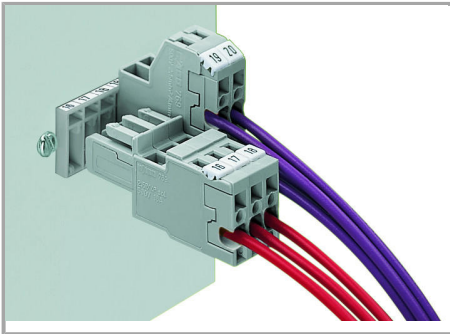

Application

Male header with straight or angled solder pins and feedthrough flanges