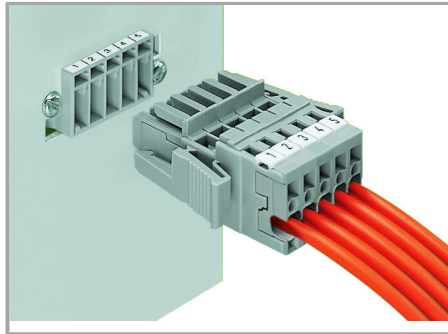

Male header and 1-conductor female plug with lateral locking levers

1-conductor female plug

2-conductor female plug

Supus modificărilor.