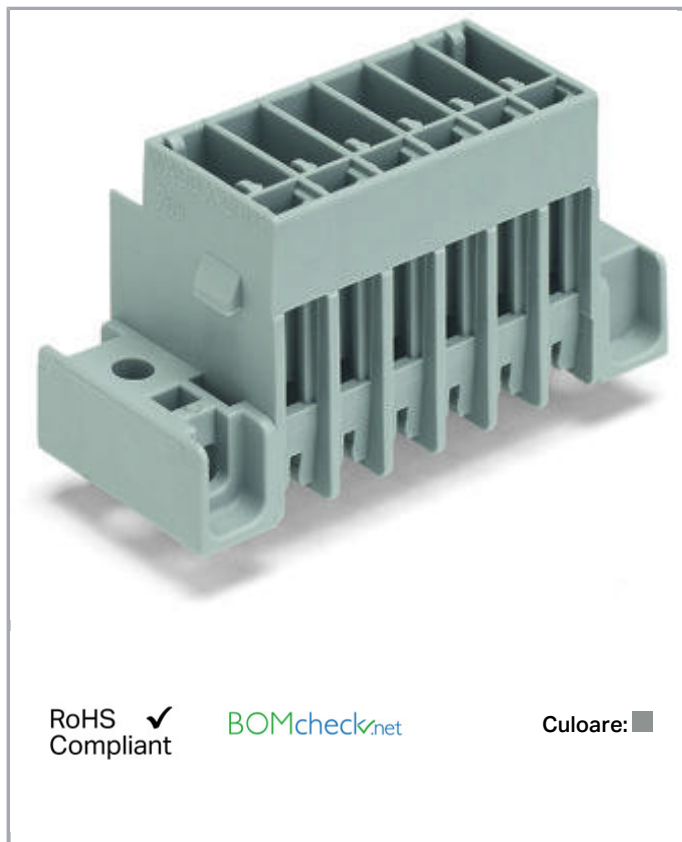

## Fișă tehnică | Număr articol: 769-644/007-000

THT male header; 1.0 x 1.0 mm solder pin; straight; clamping collar; Pin spacing 5 mm; 14-pole; gray

[www.wago.com/769-644/007-000](http://www.wago.com/769-644/007-000)