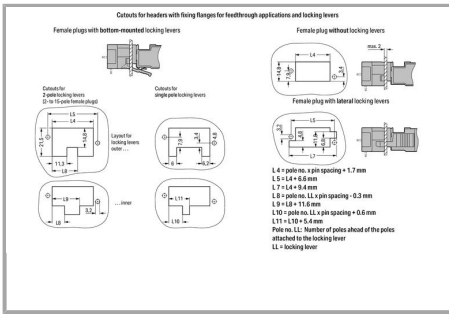

Cutouts for headers with fixing flanges for feedthrough applications and locking levers