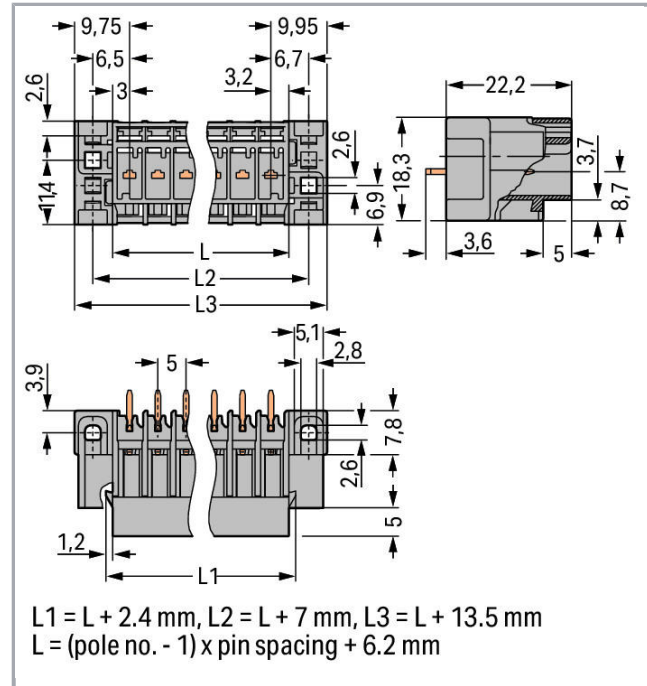

Fișă tehnică | Număr articol: 769-641/004-000

THT male header; 1.0 x 1.0 mm solder pin; straight; Pin spacing 5 mm; 11-pole; gray

www.wago.com/769-641/004-000

RoHS Compliant

BOMcheck.net

Culoare: ■

Date

Electrical data

Pin spacing	5 mm / 0.197 inch
Width	69.7 mm / 2.744 inch
Height from the surface	22.2 mm / 0.874 inch
Depth	18.3 mm / 0.72 inch

Mechanical data

Mounting type	Mounting flange
---------------	-----------------