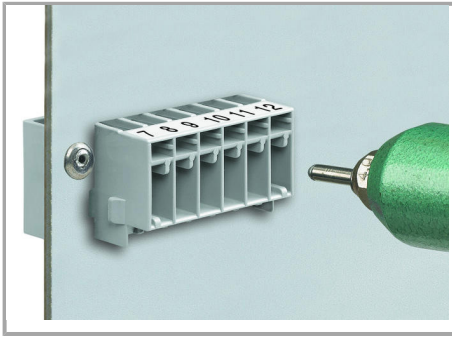

Mounting with 3 mm Ø blind rivets

Familie de produse

X-COM

Afișare globală produse din familie.

Supus modificărilor.