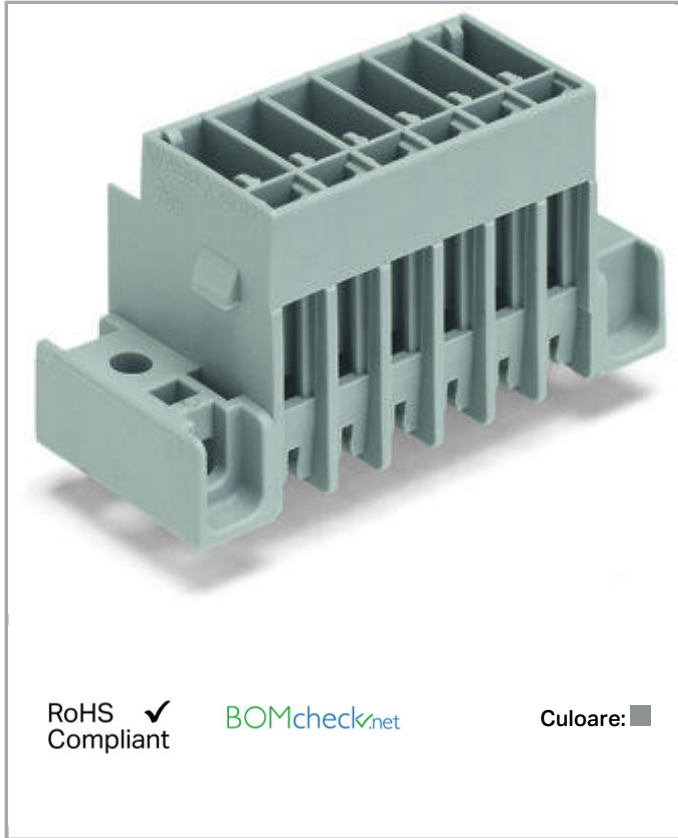

## Fișă tehnică | Număr articol: 769-640/007-000

THT male header; 1.0 x 1.0 mm solder pin; straight; clamping collar; Pin spacing 5 mm; 10-pole; gray

[www.wago.com/769-640/007-000](http://www.wago.com/769-640/007-000)