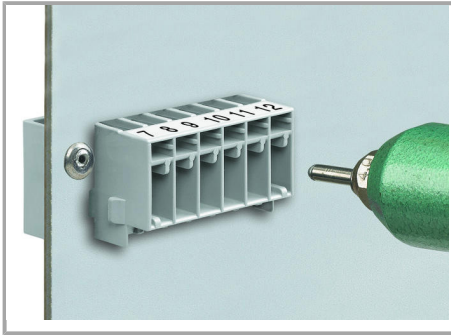

Installation

Mounting with 3 mm Ø blind rivets

Familie de produse

X-COM

[Afișare globală produse din familie.](#)

Supus modificărilor.