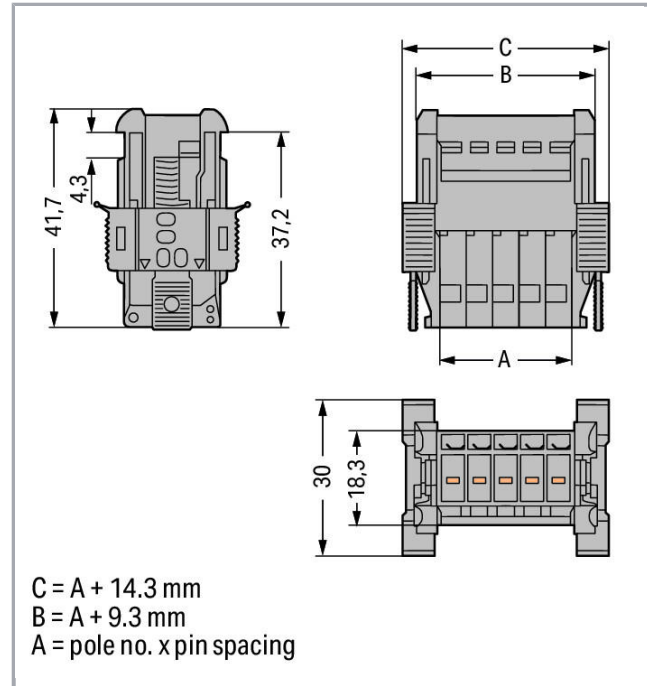

Fișă tehnică | Număr articol: 769-614/006-000

1-conductor male connector; Snap-in flange; 4 mm²; Pin spacing 5 mm; 14-pole; 4,00 mm²; gray

www.wago.com/769-614/006-000

RoHS Compliant

BOMcheck.net

Culoare: ■

Geometrical Data

Pin spacing	5 mm / 0.197 inch
Width	84.3 mm / 3.319 inch
Height	30 mm / 1.181 inch
Depth	41.7 mm / 1.642 inch

Mechanical data

Mounting type	Snap-in
---------------	---------

Plug connection