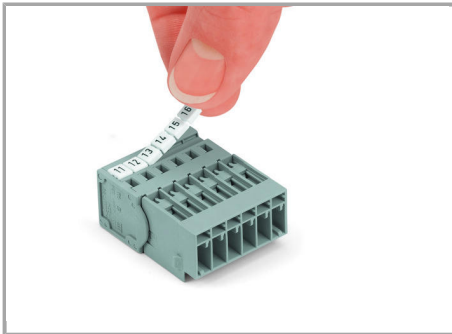

Sheet metal cutout (for female plugs without locking levers)

Male connectors with CAGE CLAMP® connection (769-6xx/006-000) and snap-in flanges

Inserting a conductor

Supus modificărilor.

Operating tool

Inserting a conductor via operating tool
(example shows a male connector).

Marking

Labeling a male connector with
CAGE CLAMP® connection via Mini-WSB
quick markers.

Familie de produse

X-COM

Afișare globală produse din familie.

Supus modificărilor.