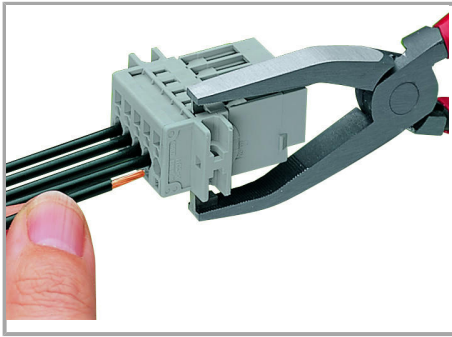

Male connector with snap-in flanges (769-605/006-000) into the cutout

For removal, insert operating tool (2.5 mm blade) into release slot.

Press center part on both the top and bottom of the connector. Then remove snap-in flange.

Sheet metal cutout (for female plugs without locking levers)

Male connectors with CAGE CLAMP® connection (769-6xx/006-000) and snap-in flanges

Inserting a conductor

Supus modificărilor.

Operating tool

Inserting a conductor via operating tool
(example shows a male connector).