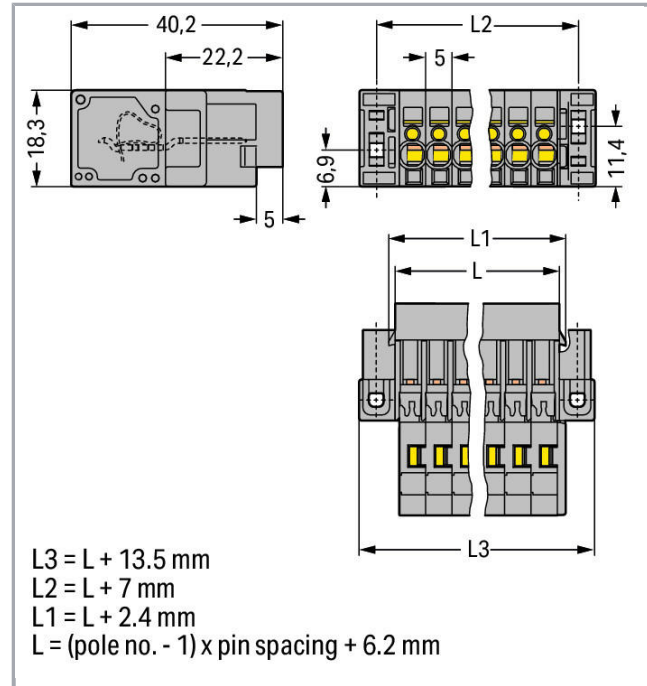

Fișă tehnică | Număr articol: 769-614/004-000

1-conductor male connector; Feedthrough flange; 4 mm²; Pin spacing 5 mm;
14-pole; 4,00 mm²; gray

www.wago.com/769-614/004-000

Date

Electrical data

Ratings per IEC/EN 60664-1

Nominal voltage (III/3)	500 V
Rated surge voltage (III/3)	6 kV
Rated current	32 A
Legend (ratings)	(III / 3) ≙ Overvoltage category III / Pollution degree 3

Connection data

Connection technology	CAGE CLAMP®
Actuation type	Operating tool
Connectable conductor materials	Copper
Nominal cross-section	4 mm ²

Geometrical Data

Pin spacing	5 mm / 0.197 inch
Width	84.7 mm / 3.335 inch
Height from the surface	18.3 mm / 0.72 inch
Depth	40.2 mm / 1.583 inch

Mechanical data

Mounting type	Mounting flange
---------------	-----------------