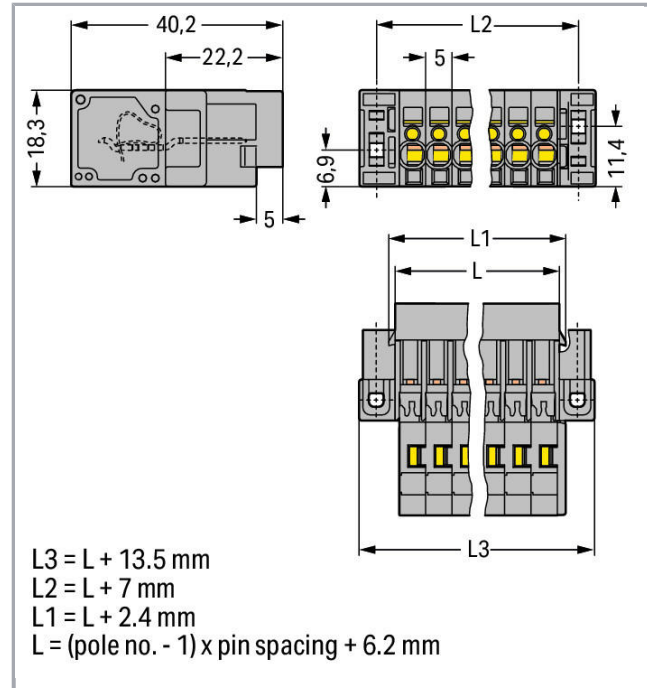

Date

Electrical data

Ratings per IEC/EN 60664-1

Nominal voltage (III/3)	500 V
Rated surge voltage (III/3)	6 kV
Rated current	32 A
Legend (ratings)	(III / 3) ≙ Overvoltage category III / Pollution degree 3

Connection data

Connection technology	CAGE CLAMP®
Actuation type	Operating tool
Connectable conductor materials	Copper
Nominal cross-section	4 mm²

Supus modificărilor.

WAGO Kontakttechnik GmbH & Co. KG
/Representative Office Romania
Sos. Pipera-Tunari nr. 1/1
building 1, 2nd floor | 077190 Voluntari, Ilfov
Tel.: +40-(0)31 421 85 68 | Email: info-RO@wago.com

Aveți întrebări despre produsele noastre?
Vă stăm la dispoziție pentru preluarea apelului la +40 (0) 31 421 85 68.