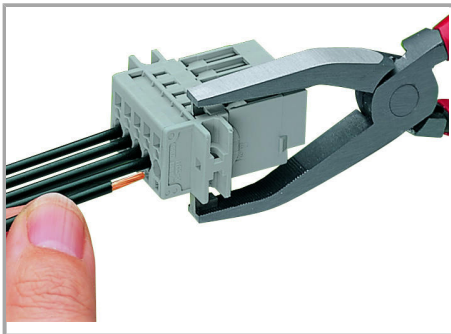

Descărcări Documentation

Additional Information

Technical explanations

Apr 3, 2019

pdf
2,1 MB

[Descărcare](#)

CAD/CAE-Data

CAD data

2D/3D Models 769-613

[URL](#)

[Descărcare](#)

CAE data

EPLAN Data Portal 769-613

[URL](#)

[Descărcare](#)

WSCAD Universe 769-613

[URL](#)

[Descărcare](#)

Installation Notes

Inserting a conductor

Operating tool

Inserting a conductor via operating tool
(example shows a male connector).

Application

Supus modificărilor.