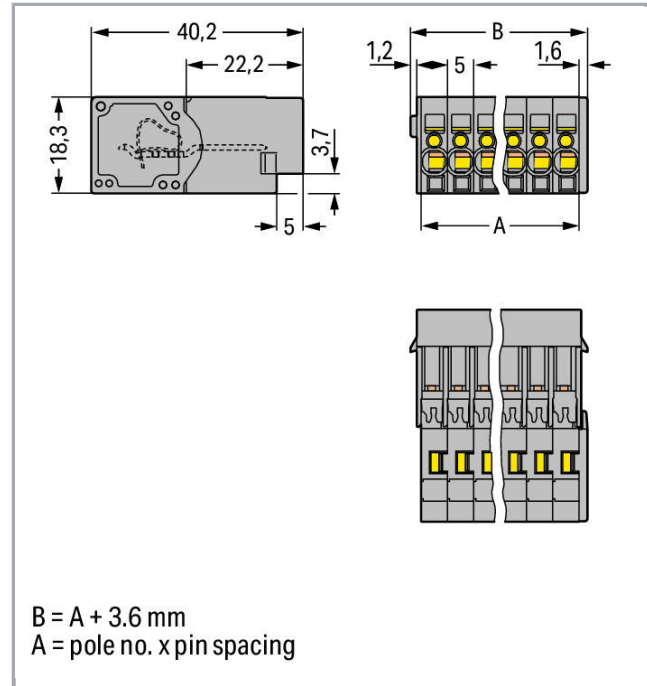

Fișă tehnică | Număr articol: 769-613

1-conductor male connector; 4 mm²; Pin spacing 5 mm; 13-pole; 4,00 mm²; gray

www.wago.com/769-613

RoHS
Compliant

BOMcheck.net

Culoare: ■

Date

Electrical data