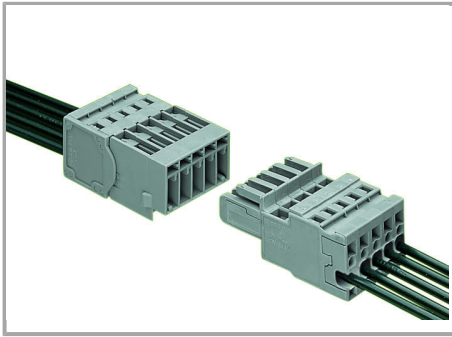

Inserting a conductor via operating tool
(example shows a male connector).

Application

Supus modificărilor.

Male connector with CAGE CLAMP® connection

1-connector female plug, straight

Marking

Labeling a male connector with CAGE CLAMP® connection via Mini-WSB quick markers.