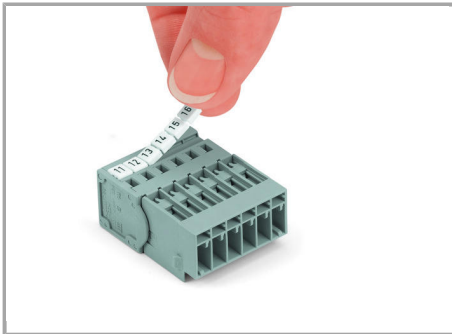

Inserting a conductor via operating tool
(example shows a male connector).

Application

Supus modificărilor.

Male connector with CAGE CLAMP® connection

1-connector female plug, straight

Marking

Labeling a male connector with CAGE CLAMP® connection via Mini-WSB quick markers.