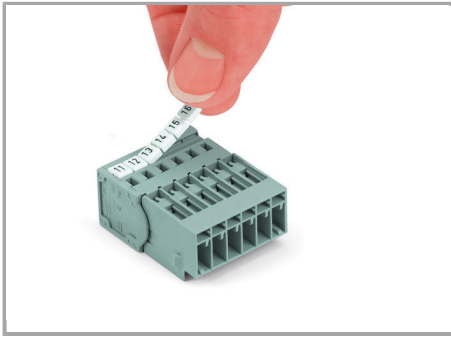

Sheet metal cutout (for female plugs without locking levers)

Male connectors with CAGE CLAMP® connection (769-6xx/006-000) and snap-in flanges

Inserting a conductor

Operating tool

Inserting a conductor via operating tool (example shows a male connector).

Marking

Supus modificărilor.

Labeling a male connector with
CAGE CLAMP® connection via Mini-WSB
quick markers.

Familie de produse

X-COM

Afișare globală produse din familie.

Supus modificărilor.