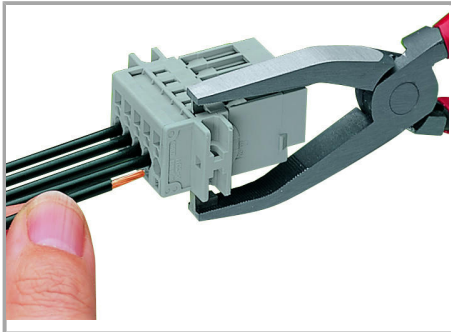

Male connector with snap-in flanges (769-605/006-000) into the cutout

Supus modificărilor.

For removal, insert operating tool (2.5 mm blade) into release slot.

Press center part on both the top and bottom of the connector. Then remove snap-in flange.

Sheet metal cutout (for female plugs without locking levers)

Male connectors with CAGE CLAMP® connection (769-6xx/006-000) and snap-in flanges

Inserting a conductor

Operating tool

Inserting a conductor via operating tool (example shows a male connector).