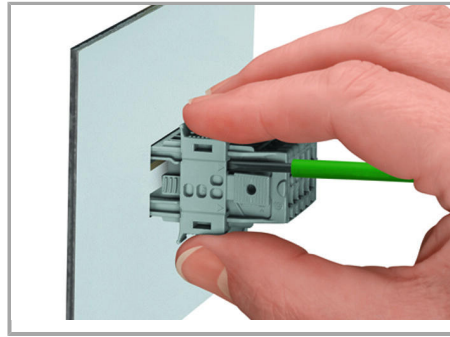

Male connector with snap-in flanges (769-605/006-000) into the cutout

Supus modificărilor.

For removal, insert operating tool (2.5 mm blade) into release slot.

Press center part on both the top and bottom of the connector. Then remove snap-in flange.