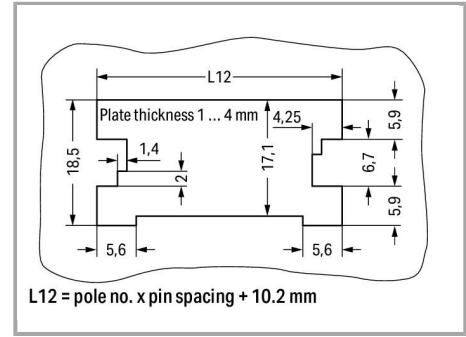

Male connector with snap-in flanges (769-605/006-000) into the cutout

Supus modificărilor.

For removal, insert operating tool (2.5 mm blade) into release slot.

Press center part on both the top and bottom of the connector. Then remove snap-in flange.