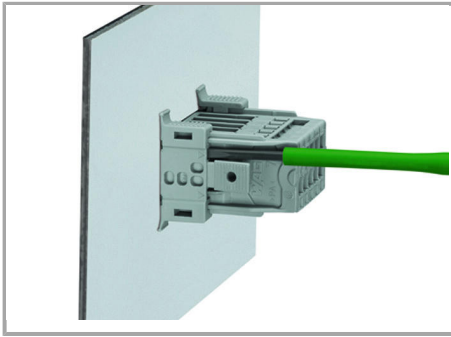

Male connector with snap-in flanges (769-605/006-000) into the cutout

Supus modificărilor.

For removal, insert operating tool (2.5 mm blade) into release slot.

Press center part on both the top and bottom of the connector. Then remove snap-in flange.