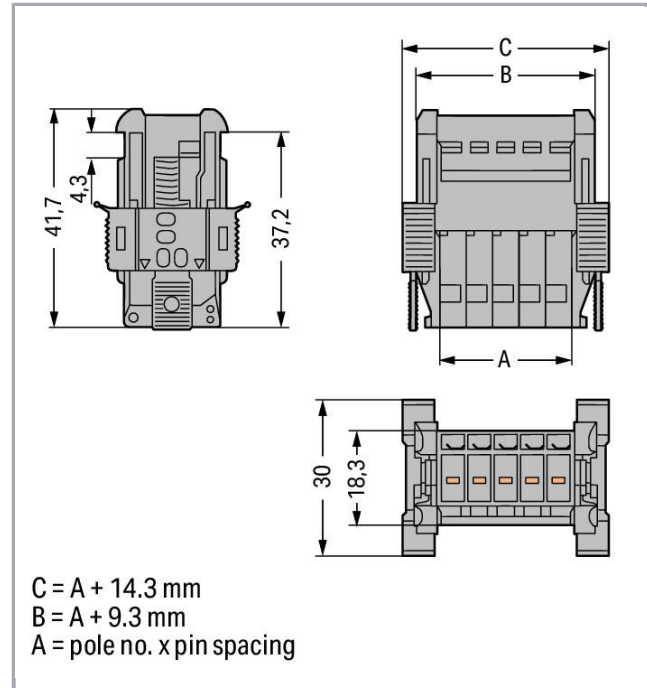

Fișă tehnică | Număr articol: 769-611/006-000

1-conductor male connector; Snap-in flange; 4 mm²; Pin spacing 5 mm; 11-pole; 4,00 mm²; gray

www.wago.com/769-611/006-000

RoHS Compliant

BOMcheck.net

Culoare: ■

Geometrical Data

Pin spacing	5 mm / 0.197 inch
Width	69.3 mm / 2.728 inch
Height	30 mm / 1.181 inch
Depth	41.7 mm / 1.642 inch

Mechanical data

Mounting type	Snap-in
---------------	---------

Plug connection