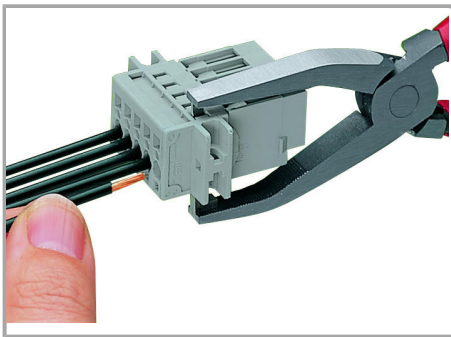

Male connector with snap-in flanges

Snap-in mounting without tools

Snap-in mounting without tools

Supus modificărilor.

Sheet metal cutout

Male connectors with CAGE CLAMP® connection (769-6xx/005-000) and snap-in flanges

Inserting a conductor

Operating tool

Inserting a conductor via operating tool (example shows a male connector).

Marking

Supus modificărilor.

Labeling a male connector with
CAGE CLAMP® connection via Mini-WSB
quick markers.