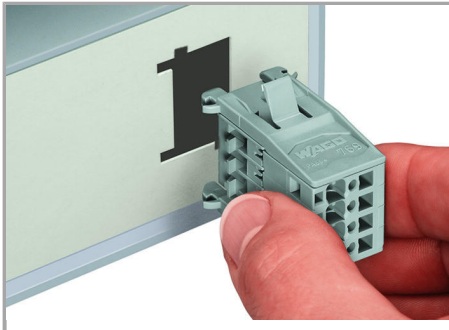

Descărcări Documentation

Additional Information

Technical explanations

Apr 3, 2019

pdf
2,1 MB

Descărcare

CAD/CAE-Data

CAD data

2D/3D Models 769-611/005-000

URL

Descărcare

CAE data

EPLAN Data Portal 769-611/005-000

URL

Descărcare

WSCAD Universe 769-611/005-000

URL

Descărcare

Installation Notes

Installation

Insert male connector with snap-in flanges (769-604/005-000) into the cutout.