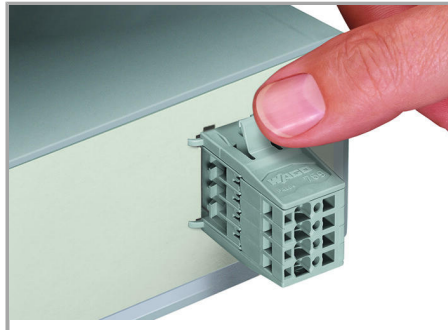

Male connector with snap-in flanges

Snap-in mounting without tools

Snap-in mounting without tools

Supus modificărilor.

Sheet metal cutout

Male connectors with CAGE CLAMP® connection (769-6xx/005-000) and snap-in flanges