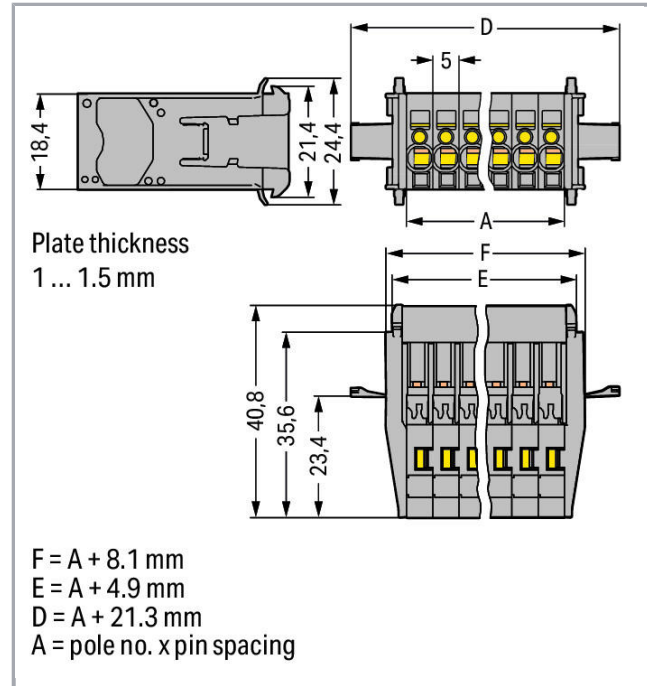

Fișă tehnică | Număr articol: 769-611/005-000

1-conductor male connector; Snap-in flange; 4 mm²; Pin spacing 5 mm; 11-pole; 4,00 mm²; gray

www.wago.com/769-611/005-000

RoHS Compliant

BOMcheck.net

Culoare: ■

Geometrical Data

Pin spacing	5 mm / 0.197 inch
Width	76.3 mm / 3.004 inch
Height	24.4 mm / 0.961 inch
Depth	40.8 mm / 1.606 inch

Mechanical data

Mounting type	Snap-in
---------------	---------

Plug connection