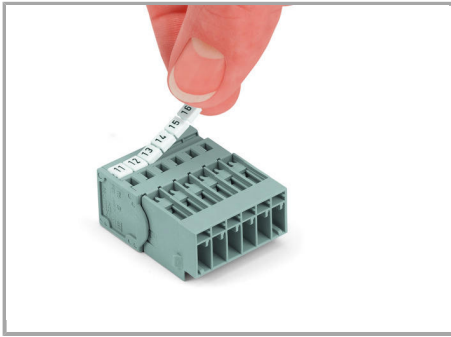

Inserting a conductor

Operating tool

Inserting a conductor via operating tool (example shows a male connector).

Marking

Supus modificărilor.

Labeling a male connector with
CAGE CLAMP® connection via Mini-WSB
quick markers.