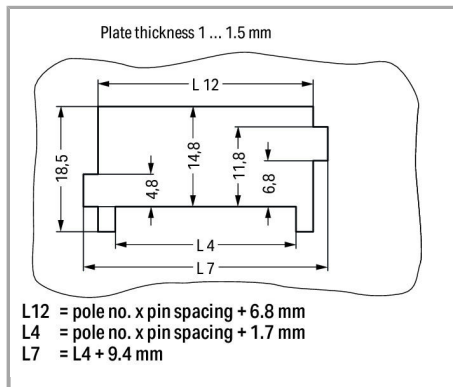

Sheet metal cutout

Male connectors with CAGE CLAMP® connection (769-6xx/005-000) and snap-in flanges

Inserting a conductor