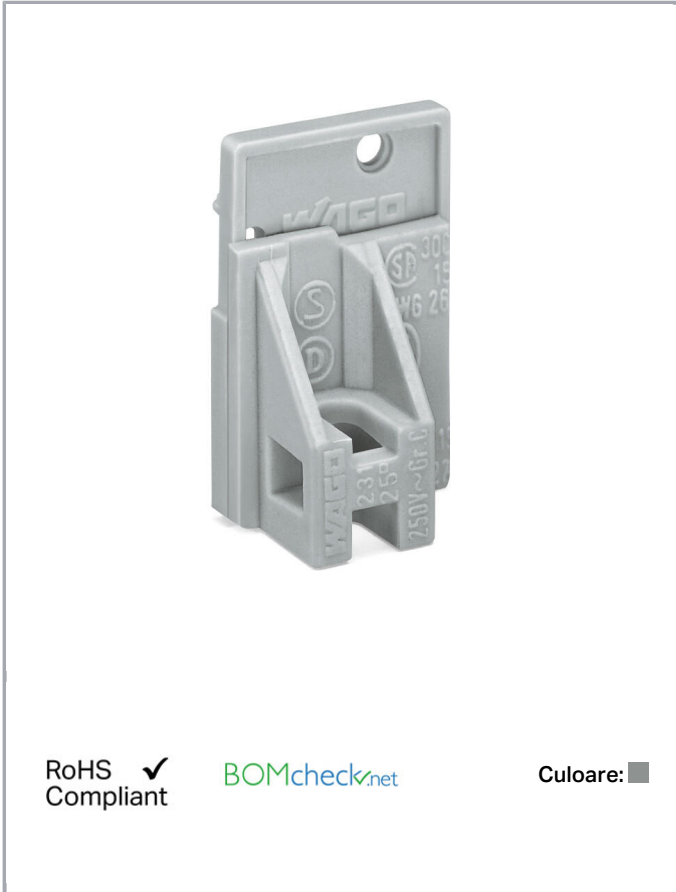

Fișă tehnică | Număr articol: 741-906

End plate; snap-fit type; 1.5 mm thick; with fixing flange; gray

www.wago.com/741-906

Date

Electrical data

Ratings per IEC/EN 60664-1

Legend (ratings)

(III / 2) ≙ Overvoltage category III / Pollution degree 2

Geometrical Data

| | |
|--------|----------------------|
| Width | 1.5 mm / 0.059 inch |
| Height | 18.5 mm / 0.728 inch |
| Depth | 12.5 mm / 0.492 inch |

Mechanical data

| | |
|---------------|-----------------|
| Mounting type | Mounting flange |
|---------------|-----------------|