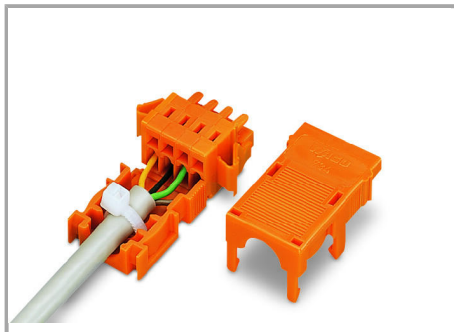

RoHS Compliant

BOMcheck.net

Culoare: ■

Descriere articol

- Suitable for cable clamp
- 1 x cable outlet, rear

Date

Electrical data

Ratings per IEC/EN 60664-1

CAD/CAE-Data

CAE data

EPLAN Data Portal 734-639	URL	Descărcare
---------------------------	-----	------------

Installation Notes

Application

4-pole, 1-conductor female connector, with locking levers and strain relief housing (2- to 5-pole strain relief housing suitable only for cable ties)

Application

Supus modificărilor.

Strain relief housing for 734 Series Male and Female Connectors with CAGE CLAMP® connection.

Supus modificărilor.