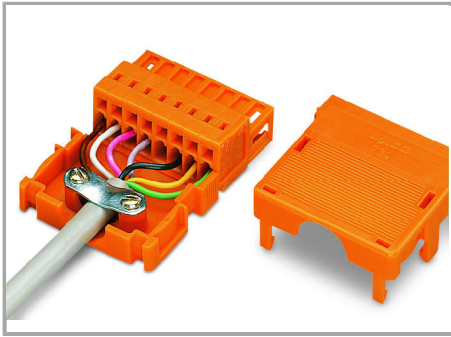

RoHS Compliant

BOMcheck.net

Culoare: ■

Descriere articol

- Suitable for cable clamp
- 1 x cable outlet, rear

Date

Electrical data

Ratings per IEC/EN 60664-1

CAD/CAE-Data

CAE data

EPLAN Data Portal 734-639	URL	Descărcare
---------------------------	-----	------------

Installation Notes

Application

4-pole, 1-conductor female connector, with locking levers and strain relief housing (2- to 5-pole strain relief housing suitable only for cable ties)

Application

Supus modificărilor.

Strain relief housing for 734 Series Male and Female Connectors with CAGE CLAMP® connection.

Supus modificărilor.