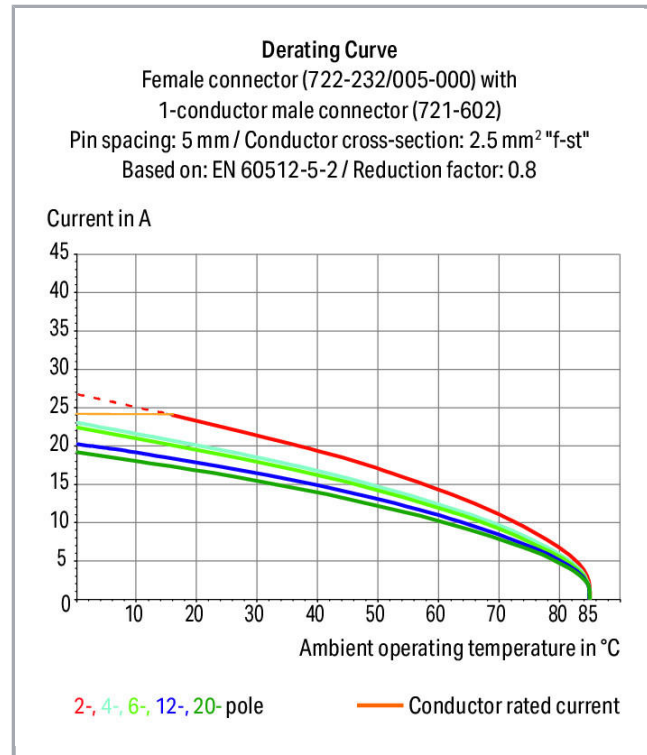

Fișă tehnică | Număr articol: 722-246/005-000/039-000

Female connector for rail-mount terminal blocks; 0.6 x 1 mm pins; angled; 100% protected against mismatching; Locking lever; Pin spacing 5 mm; 16-pole; light gray

www.wago.com/722-246/005-000/039-000

Supus modificărilor.

WAGO Kontakttechnik GmbH & Co. KG
/Representative Office Romania
Sos. Pipera-Tunari nr. 1/1
building 1, 2nd floor | 077190 Voluntari, Ilfov
Tel.: +40-(0)31 421 85 68 | Email: info-RO@wago.com

Aveți întrebări despre produsele noastre?
Vă stăm la dispoziție pentru preluarea apelului la +40 (0) 31 421 85 68.