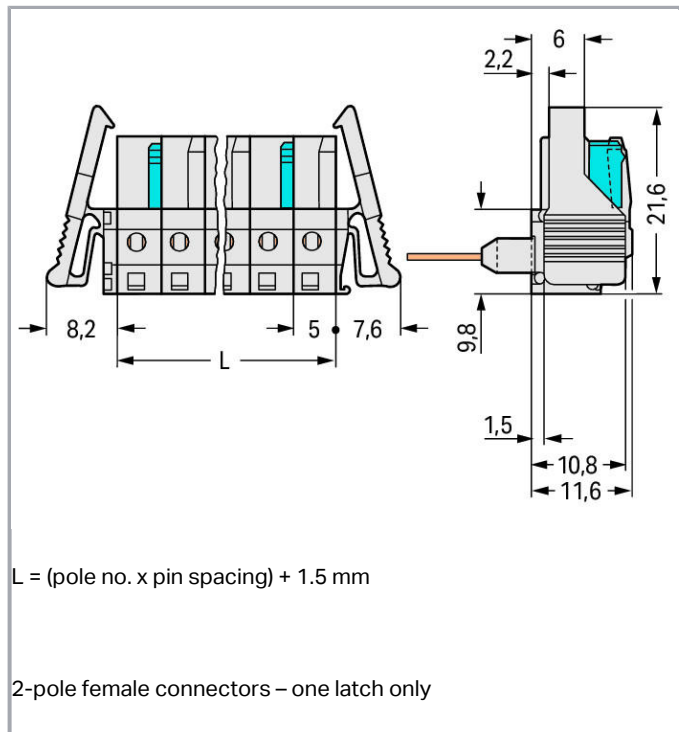

Fișă tehnică | Număr articol: 722-246/005-000/039-000

Female connector for rail-mount terminal blocks; 0.6 x 1 mm pins; angled; 100% protected against mismatching; Locking lever; Pin spacing 5 mm; 16-pole; light gray

Aveți întrebări despre produsele noastre?
Vă stăm la dispoziție pentru preluarea apelului la +40 (0) 31 421 85 68.

Descriere articol

- Pluggable connectors for rail-mount terminal blocks equipped with CAGE CLAMP® connection
- Female connectors with long contact pins connect to the termination ports of 280 Series Rail-Mount Terminal Blocks
- Female connectors are touch-proof when unmated, providing a pluggable, live output
- 100 % protected against mismatching
- With coding fingers

Connection data

Pole No.	16
Total number of potentials	16
Number of connection types	1
Number of levels	1

Geometrical Data

Pin spacing	5 mm / 0.197 inch
Width	95,8 mm / 3.772 inch
Height	26,1 mm / 1.028 inch
Height from the surface	11,6 mm / 0.457 inch