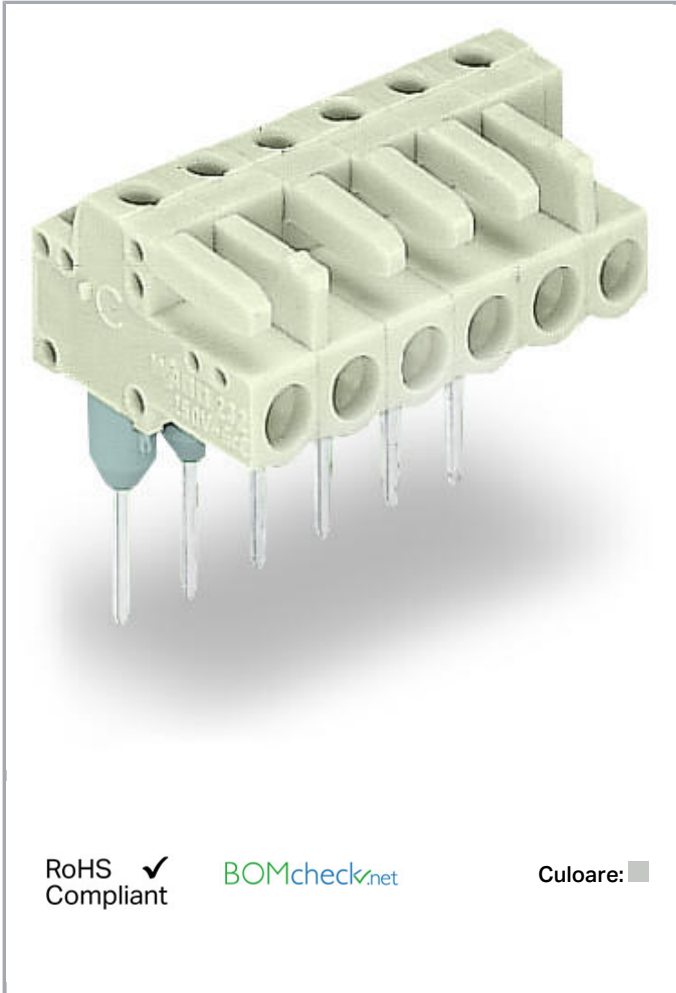

Fișă tehnică | Număr articol: 722-244/005-000

Female connector for rail-mount terminal blocks; 0.6 x 1 mm pins; angled;
100% protected against mismatching; Pin spacing 5 mm; 14-pole; light gray

www.wago.com/722-244/005-000

Aveți întrebări despre produsele noastre?
Vă stăm la dispoziție pentru preluarea apelului la +40 (0) 31 421 85 68.

Descriere articol

- Pluggable connectors for rail-mount terminal blocks equipped with CAGE CLAMP® connection
- Female connectors with long contact pins connect to the termination ports of 280 Series Rail-Mount Terminal Blocks
- Female connectors are touch-proof when unmated, providing a pluggable, live output
- 100 % protected against mismating
- With coding fingers