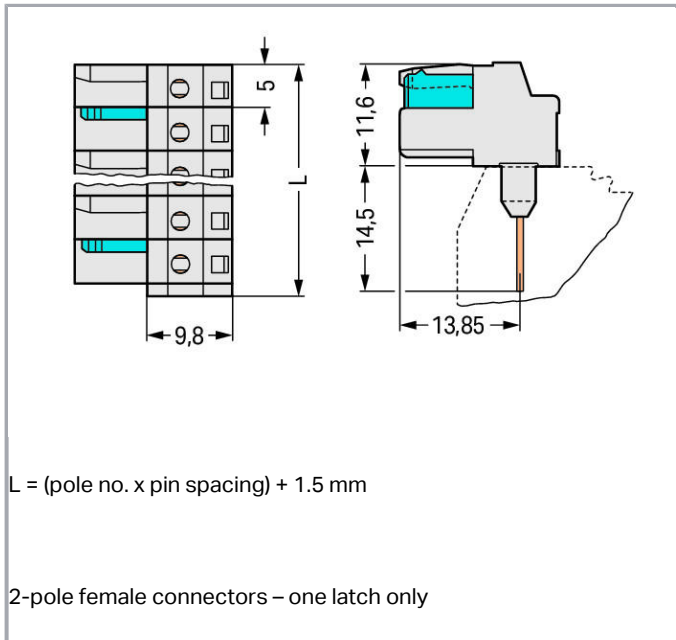

Descriere articol

- Pluggable connectors for rail-mount terminal blocks equipped with CAGE CLAMP® connection
- Female connectors with long contact pins connect to the termination ports of 280 Series Rail-Mount Terminal Blocks
- Female connectors are touch-proof when unmated, providing a pluggable, live output
- 100 % protected against mismating
- With coding fingers

Safety information 1:

The MCS – *MULTI CONNECTION SYSTEM* includes connectors without breaking capacity in accordance with DIN EN 61984. When used as intended, these connectors must not be connected/disconnected when live or under load. The circuit design should ensure header pins, which can be touched, are not live when unmated.

Date

Electrical data

Ratings per IEC/EN 60664-1

Ratings per	IEC/EN 60664-1
Nominal voltage (III/3)	320 V
Rated surge voltage (III/3)	4 kV
Rated voltage (III/2)	320 V

Supus modificărilor.

WAGO Kontakttechnik GmbH & Co. KG
/Representative Office Romania
Sos. Pipera-Tunari nr. 1/1
building 1, 2nd floor | 077190 Voluntari, Ilfov
Tel.: +40-(0)31 421 85 68 | Email: info-RO@wago.com

Aveți întrebări despre produsele noastre?
Vă stăm la dispoziție pentru preluarea apelului la +40 (0) 31 421 85 68.