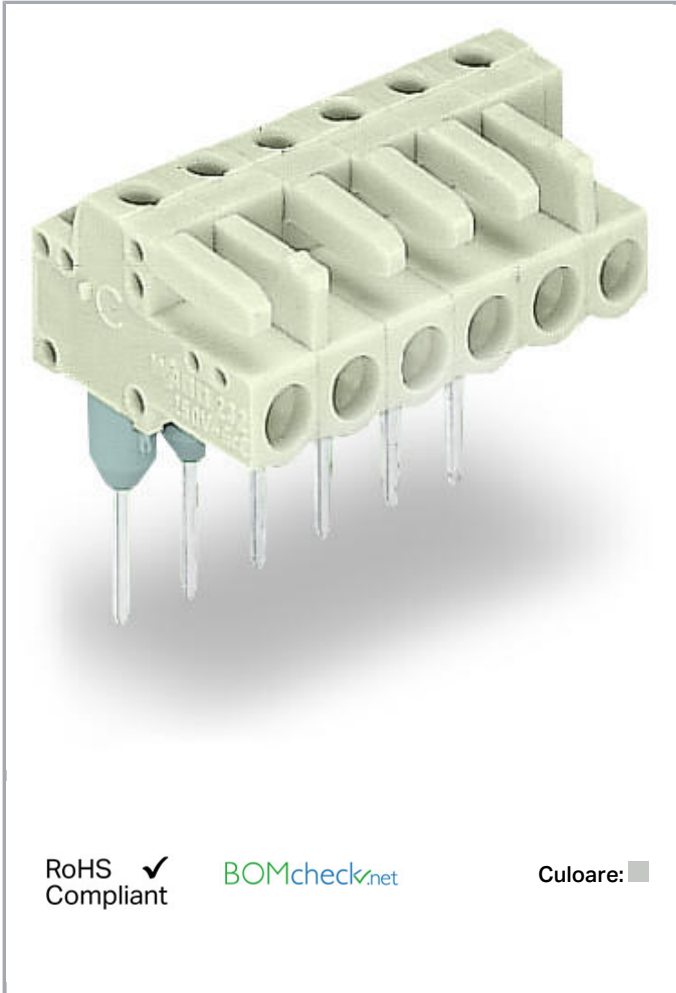

Fișă tehnică | Număr articol: 722-242/005-000

Female connector for rail-mount terminal blocks; 0.6 x 1 mm pins; angled;
100% protected against mismatching; Pin spacing 5 mm; 12-pole; light gray

www.wago.com/722-242/005-000

Aveți întrebări despre produsele noastre?
Vă stăm la dispoziție pentru preluarea apelului la +40 (0) 31 421 85 68.

Descriere articol

- Pluggable connectors for rail-mount terminal blocks equipped with CAGE CLAMP® connection
- Female connectors with long contact pins connect to the termination ports of 280 Series Rail-Mount Terminal Blocks
- Female connectors are touch-proof when unmated, providing a pluggable, live output
- 100 % protected against mismating
- With coding fingers