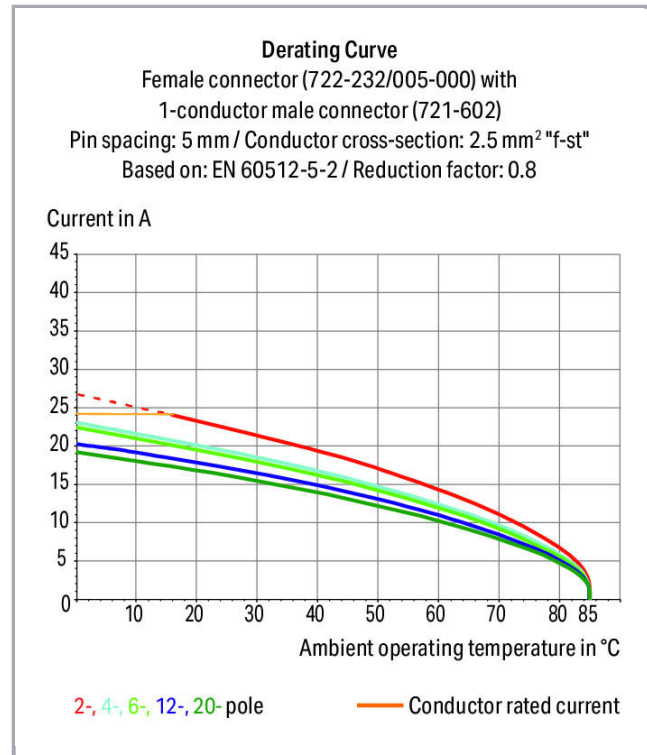

Fișă tehnică | Număr articol: 722-240/005-000/039-000

Female connector for rail-mount terminal blocks; 0.6 x 1 mm pins; angled; 100% protected against mismatching; Locking lever; Pin spacing 5 mm; 10-pole; light gray

www.wago.com/722-240/005-000/039-000

Supus modificărilor.

WAGO Kontakttechnik GmbH & Co. KG
/Representative Office Romania
Sos. Pipera-Tunari nr. 1/1
building 1, 2nd floor | 077190 Voluntari, Ilfov
Tel.: +40-(0)31 421 85 68 | Email: info-RO@wago.com

Aveți întrebări despre produsele noastre?
Vă stăm la dispoziție pentru preluarea apelului la +40 (0) 31 421 85 68.