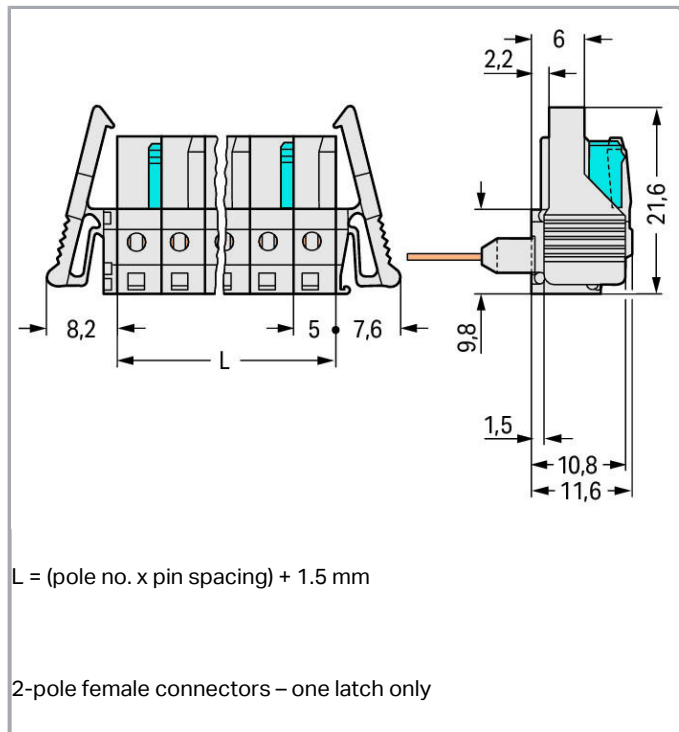

Fișă tehnică | Număr articol: 722-240/005-000/039-000

Female connector for rail-mount terminal blocks; 0.6 x 1 mm pins; angled; 100% protected against mismatching; Locking lever; Pin spacing 5 mm; 10-pole; light gray

Aveți întrebări despre produsele noastre?
Vă stăm la dispoziție pentru preluarea apelului la +40 (0) 31 421 85 68.

Descriere articol

- Pluggable connectors for rail-mount terminal blocks equipped with CAGE CLAMP® connection
- Female connectors with long contact pins connect to the termination ports of 280 Series Rail-Mount Terminal Blocks
- Female connectors are touch-proof when unmated, providing a pluggable, live output
- 100 % protected against mismatching
- With coding fingers

Connection data

Pole No.	10
Total number of potentials	10
Number of connection types	1
Number of levels	1

Geometrical Data

Pin spacing	5 mm / 0.197 inch
Width	65.8 mm / 2.591 inch
Height	26.1 mm / 1.028 inch
Height from the surface	11.6 mm / 0.457 inch