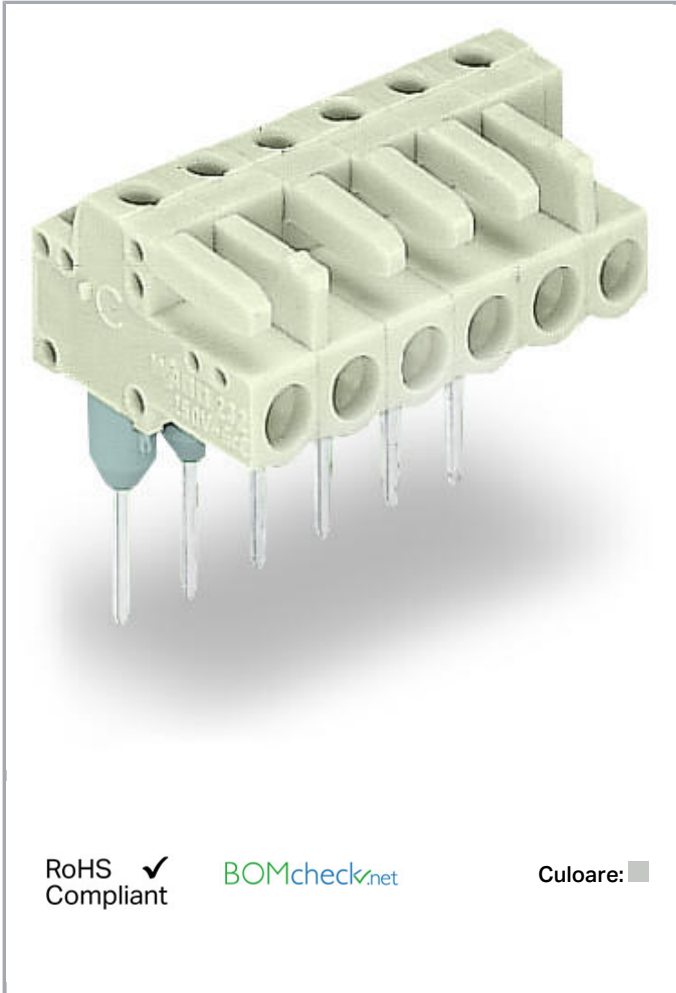

Fișă tehnică | Număr articol: 722-237/005-000

Female connector for rail-mount terminal blocks; 0.6 x 1 mm pins; angled;
100% protected against mismatching; Pin spacing 5 mm; 7-pole; light gray

www.wago.com/722-237/005-000

Aveți întrebări despre produsele noastre?
Vă stăm la dispoziție pentru preluarea apelului la +40 (0) 31 421 85 68.

Descriere articol

- Pluggable connectors for rail-mount terminal blocks equipped with CAGE CLAMP® connection
- Female connectors with long contact pins connect to the termination ports of 280 Series Rail-Mount Terminal Blocks
- Female connectors are touch-proof when unmated, providing a pluggable, live output
- 100 % protected against mismating
- With coding fingers

Safety information 1:

The MCS – *MULTI CONNECTION SYSTEM* includes connectors without breaking capacity in accordance with DIN EN 61984. When used as intended, these connectors must not be connected/disconnected when live or under load. The circuit design should ensure header pins, which can be touched, are not live when unmated.