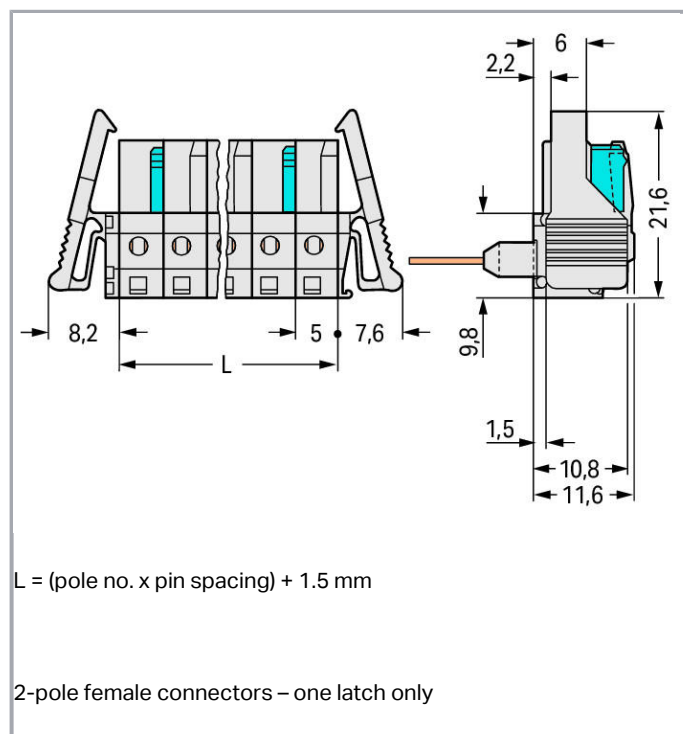

Fișă tehnică | Număr articol: 722-236/005-000/039-000

Female connector for rail-mount terminal blocks; 0.6 x 1 mm pins; angled;
100% protected against mismatching; Locking lever; Pin spacing 5 mm; 6-pole;
light gray

Aveți întrebări despre produsele noastre?
Vă stăm la dispoziție pentru preluarea apelului la +40 (0) 31 421 85 68.

Descriere articol

- Pluggable connectors for rail-mount terminal blocks equipped with CAGE CLAMP® connection
- Female connectors with long contact pins connect to the termination ports of 280 Series Rail-Mount Terminal Blocks
- Female connectors are touch-proof when unmated, providing a pluggable, live output
- 100 % protected against mismatching
- With coding fingers

Connection data

Pole No.	6
Total number of potentials	6
Number of connection types	1
Number of levels	1

Geometrical Data

Pin spacing	5 mm / 0.197 inch
Width	45.8 mm / 1.803 inch
Height	26.1 mm / 1.028 inch
Height from the surface	11.6 mm / 0.457 inch