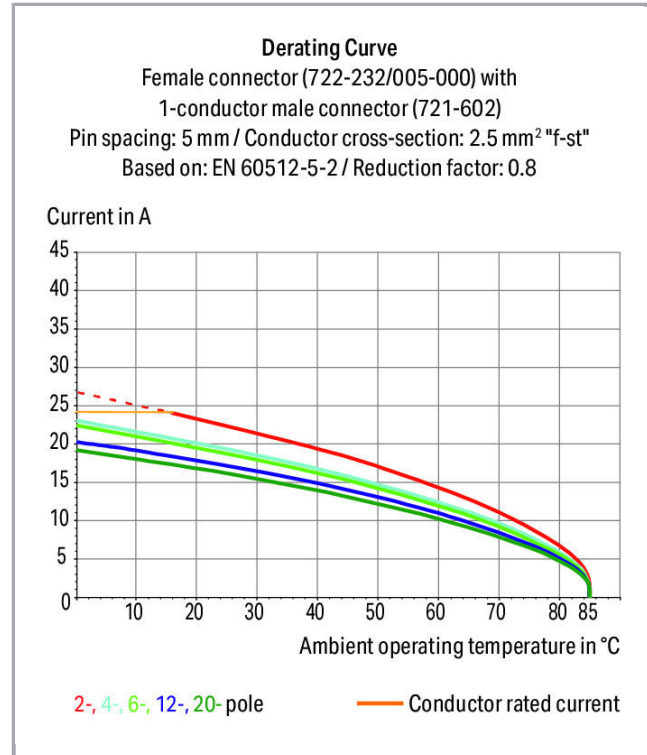

Fișă tehnică | Număr articol: 722-236/005-000/039-000

Female connector for rail-mount terminal blocks; 0.6 x 1 mm pins; angled;
100% protected against mismatching; Locking lever; Pin spacing 5 mm; 6-pole;
light gray

www.wago.com/722-236/005-000/039-000

Supus modificărilor.

WAGO Kontakttechnik GmbH & Co. KG
/Representative Office Romania
Sos. Pipera-Tunari nr. 1/1
building 1, 2nd floor | 077190 Voluntari, Ilfov
Tel.: +40-(0)31 421 85 68 | Email: info-RO@wago.com

Aveți întrebări despre produsele noastre?
Vă stăm la dispoziție pentru preluarea apelului la +40 (0) 31 421 85 68.