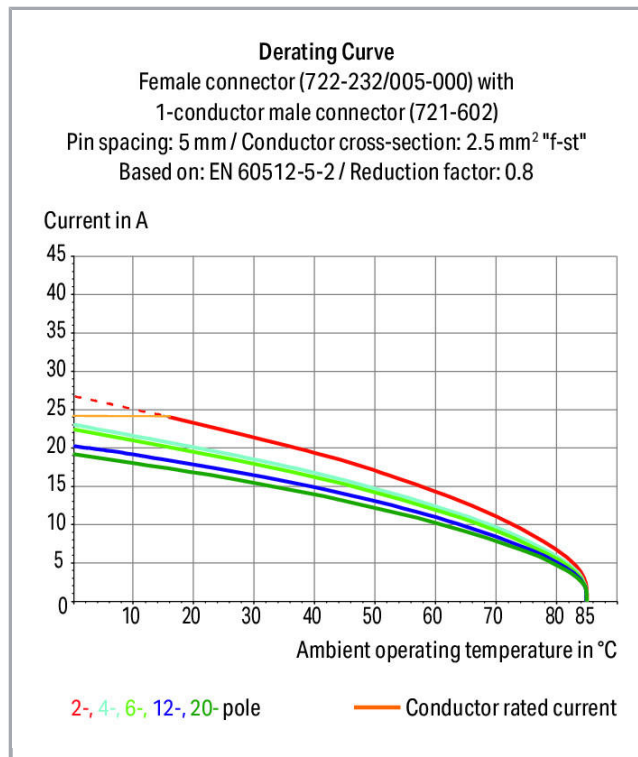

Fișă tehnică | Număr articol: 722-235/005-000/039-000

Female connector for rail-mount terminal blocks; 0.6 x 1 mm pins; angled;
100% protected against mismatching; Locking lever; Pin spacing 5 mm; 5-pole;
light gray

www.wago.com/722-235/005-000/039-000

Supus modificărilor.

WAGO Kontakttechnik GmbH & Co. KG
/Representative Office Romania
Sos. Pipera-Tunari nr. 1/1
building 1, 2nd floor | 077190 Voluntari, Ilfov
Tel.: +40-(0)31 421 85 68 | Email: info-RO@wago.com

Aveți întrebări despre produsele noastre?
Vă stăm la dispoziție pentru preluarea apelului la +40 (0) 31 421 85 68.