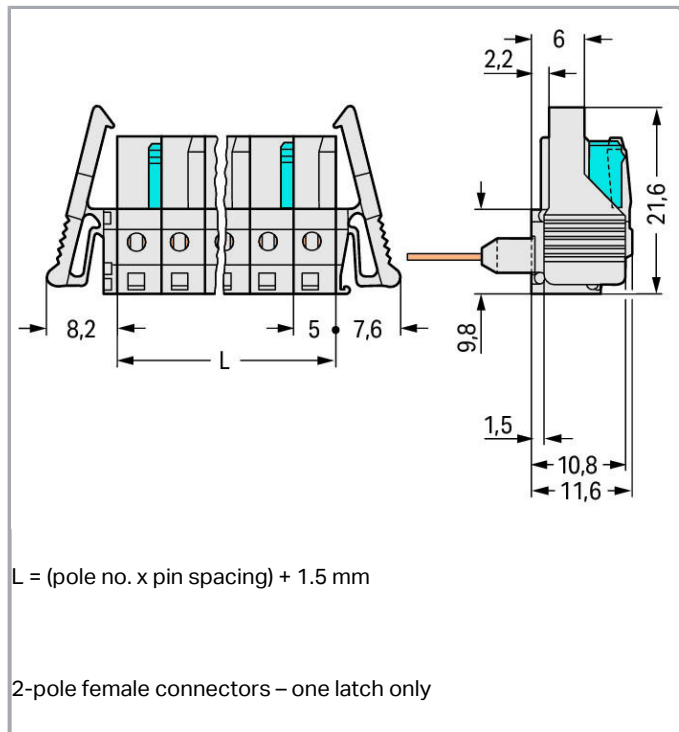

Fișă tehnică | Număr articol: 722-235/005-000/039-000

Female connector for rail-mount terminal blocks; 0.6 x 1 mm pins; angled;
100% protected against mismatching; Locking lever; Pin spacing 5 mm; 5-pole;
light gray

Aveți întrebări despre produsele noastre?
Vă stăm la dispoziție pentru preluarea apelului la +40 (0) 31 421 85 68.

Descriere articol

- Pluggable connectors for rail-mount terminal blocks equipped with CAGE CLAMP® connection
- Female connectors with long contact pins connect to the termination ports of 280 Series Rail-Mount Terminal Blocks
- Female connectors are touch-proof when unmated, providing a pluggable, live output
- 100 % protected against mismatching
- With coding fingers

Connection data

Pole No.	5
Total number of potentials	5
Number of connection types	1
Number of levels	1

Geometrical Data

Pin spacing	5 mm / 0.197 inch
Width	40.8 mm / 1.606 inch
Height	26.1 mm / 1.028 inch
Height from the surface	11.6 mm / 0.457 inch