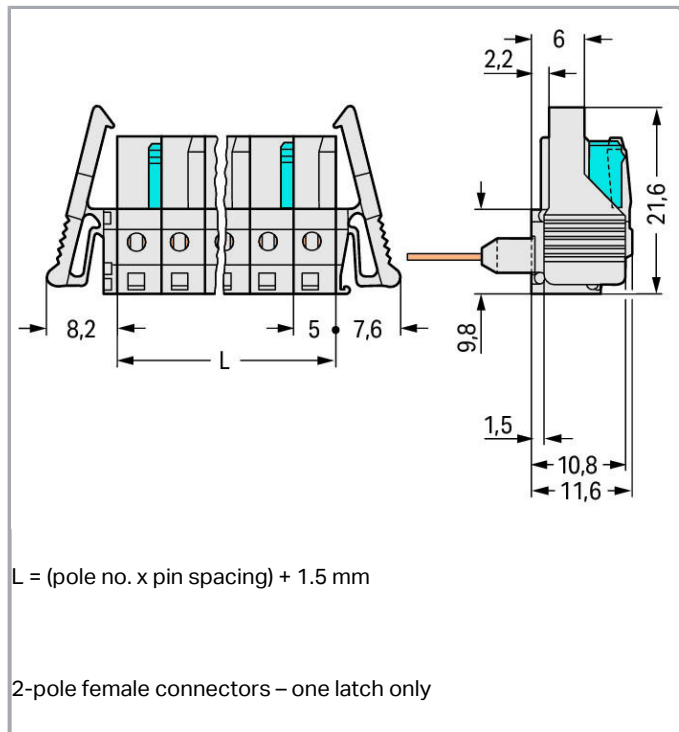

Fișă tehnică | Număr articol: 722-233/005-000/039-000

Female connector for rail-mount terminal blocks; 0.6 x 1 mm pins; angled;
100% protected against mismatching; Locking lever; Pin spacing 5 mm; 3-pole;
light gray

Aveți întrebări despre produsele noastre?
Vă stăm la dispoziție pentru preluarea apelului la +40 (0) 31 421 85 68.

Descriere articol

- Pluggable connectors for rail-mount terminal blocks equipped with CAGE CLAMP® connection
- Female connectors with long contact pins connect to the termination ports of 280 Series Rail-Mount Terminal Blocks
- Female connectors are touch-proof when unmated, providing a pluggable, live output
- 100 % protected against mismatching
- With coding fingers

Connection data

Pole No.	3
Total number of potentials	3
Number of connection types	1
Number of levels	1

Geometrical Data

Pin spacing	5 mm / 0.197 inch
Width	30.8 mm / 1.213 inch
Height	26.1 mm / 1.028 inch
Height from the surface	11.6 mm / 0.457 inch