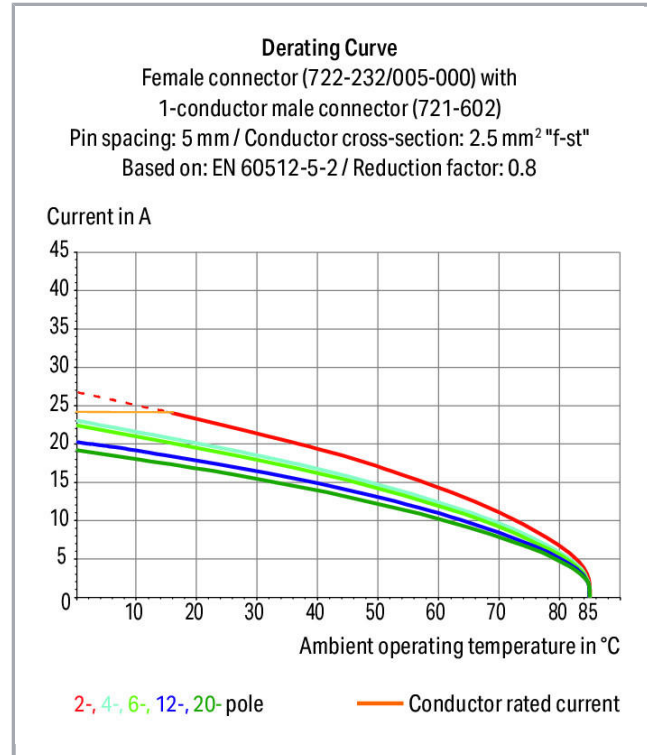

Fișă tehnică | Număr articol: 722-144/005-000

Female connector for rail-mount terminal blocks; 0.6 x 1 mm pins; straight; 100% protected against mismatching; Pin spacing 5 mm; 14-pole; light gray

www.wago.com/722-144/005-000