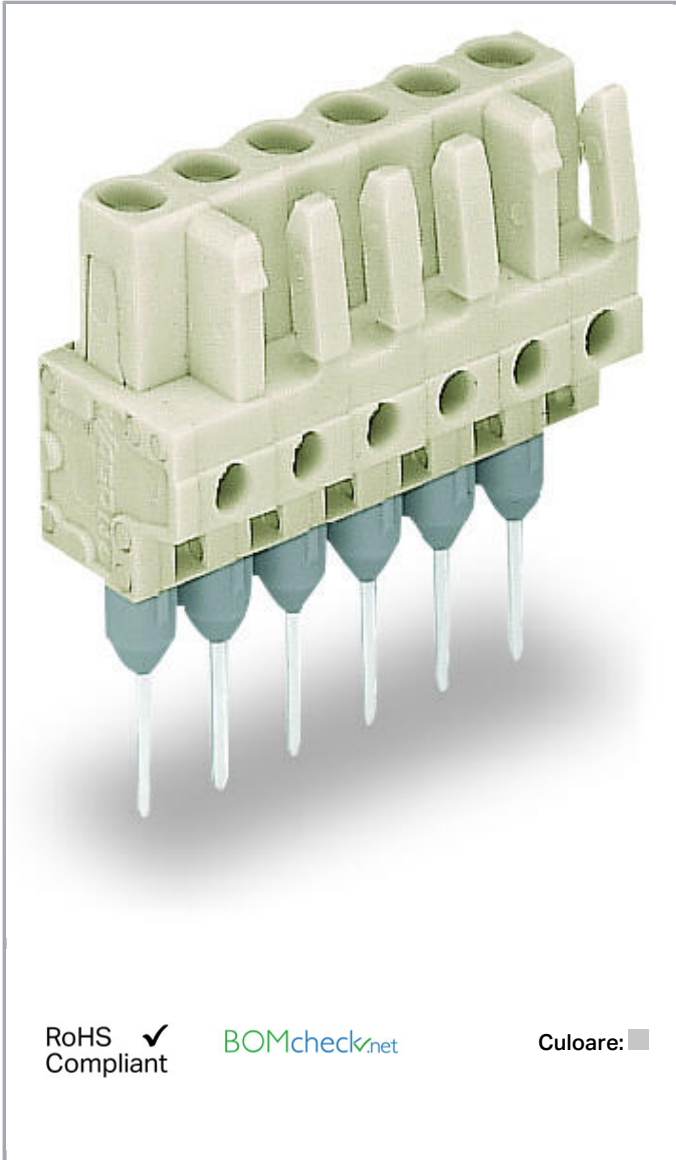

Fișă tehnică | Număr articol: 722-144/005-000

Female connector for rail-mount terminal blocks; 0.6 x 1 mm pins; straight; 100% protected against mismatching; Pin spacing 5 mm; 14-pole; light gray

www.wago.com/722-144/005-000

Aveți întrebări despre produsele noastre?
Vă stăm la dispoziție pentru preluarea apelului la +40 (0) 31 421 85 68.

Descriere articol

- Pluggable connectors for rail-mount terminal blocks equipped with CAGE CLAMP® connection
- Female connectors with long contact pins connect to the termination ports of 280 Series Rail-Mount Terminal Blocks
- Female connectors are touch-proof when unmated, providing a pluggable, live output
- 100 % protected against mismating
- With coding fingers