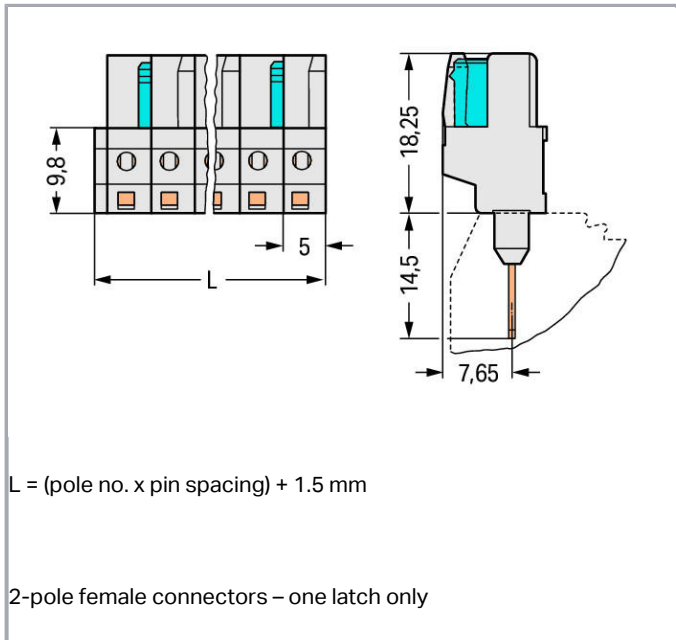

Fișă tehnică | Număr articol: 722-144/005-000

Female connector for rail-mount terminal blocks; 0.6 x 1 mm pins; straight; 100% protected against mismatching; Pin spacing 5 mm; 14-pole; light gray

www.wago.com/722-144/005-000

Aveți întrebări despre produsele noastre?
Vă stăm la dispoziție pentru preluarea apelului la +40 (0) 31 421 85 68.

Descriere articol

- Pluggable connectors for rail-mount terminal blocks equipped with CAGE CLAMP® connection
- Female connectors with long contact pins connect to the termination ports of 280 Series Rail-Mount Terminal Blocks
- Female connectors are touch-proof when unmated, providing a pluggable, live output
- 100 % protected against mismating
- With coding fingers

Connection data

Pole No.	14
Total number of potentials	14
Number of connection types	1
Number of levels	1

Geometrical Data

Pin spacing	5 mm / 0.197 inch
Width	71,5 mm / 2.815 inch
Height	32,75 mm / 1.289 inch
Height from the surface	18,25 mm / 0.719 inch
Depth	11,6 mm / 0.457 inch