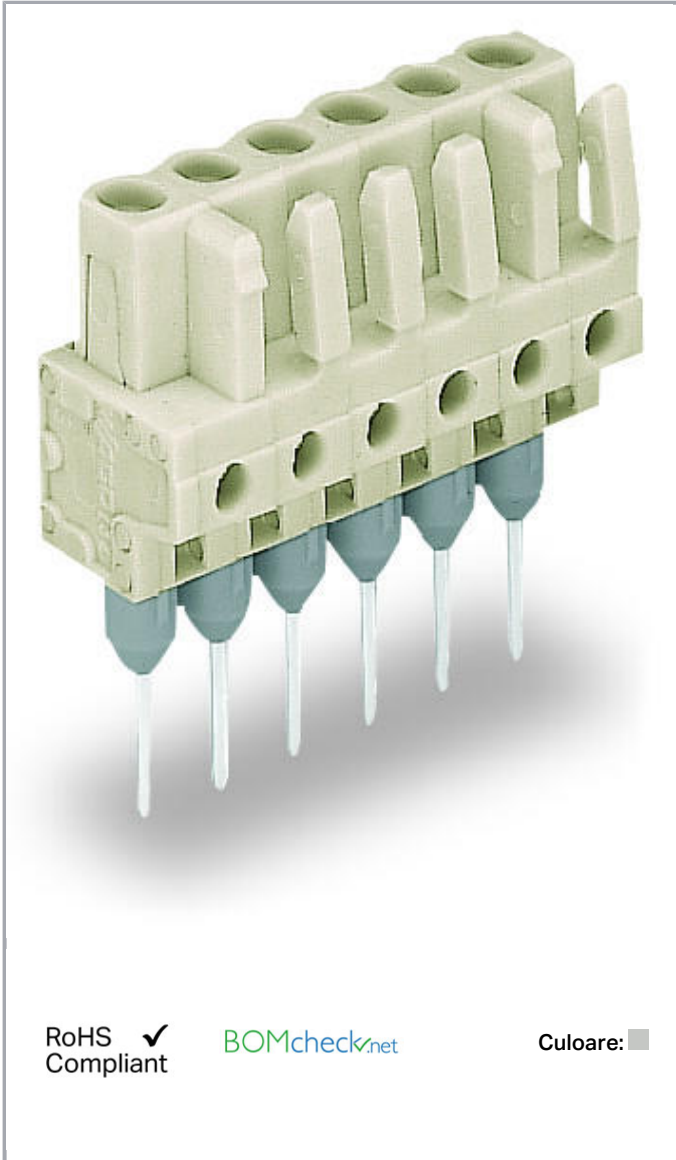

Fișă tehnică | Număr articol: 722-143/005-000

Female connector for rail-mount terminal blocks; 0.6 x 1 mm pins; straight; 100% protected against mismatching; Pin spacing 5 mm; 13-pole; light gray

www.wago.com/722-143/005-000

Aveți întrebări despre produsele noastre?
Vă stăm la dispoziție pentru preluarea apelului la +40 (0) 31 421 85 68.

Descriere articol

- Pluggable connectors for rail-mount terminal blocks equipped with CAGE CLAMP® connection
- Female connectors with long contact pins connect to the termination ports of 280 Series Rail-Mount Terminal Blocks
- Female connectors are touch-proof when unmated, providing a pluggable, live output
- 100 % protected against mismating
- With coding fingers