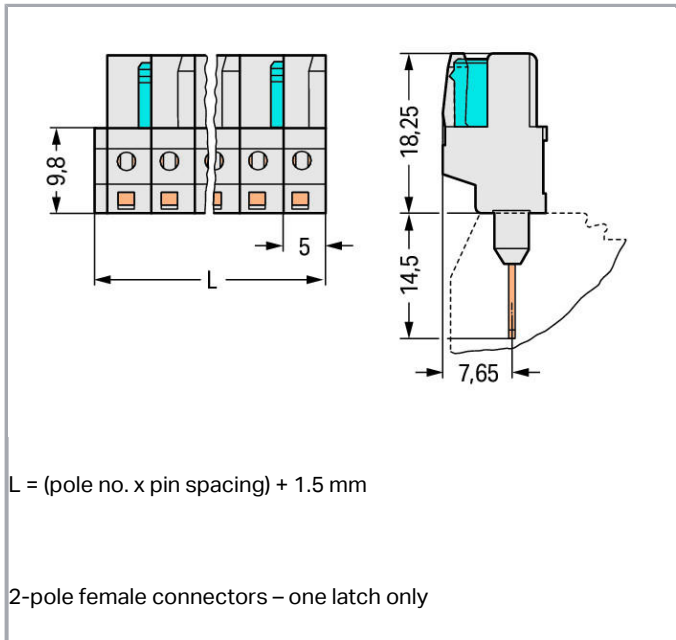

Fișă tehnică | Număr articol: 722-143/005-000

Female connector for rail-mount terminal blocks; 0.6 x 1 mm pins; straight; 100% protected against mismatching; Pin spacing 5 mm; 13-pole; light gray

www.wago.com/722-143/005-000

Aveți întrebări despre produsele noastre?
Vă stăm la dispoziție pentru preluarea apelului la +40 (0) 31 421 85 68.

Descriere articol

- Pluggable connectors for rail-mount terminal blocks equipped with CAGE CLAMP® connection
- Female connectors with long contact pins connect to the termination ports of 280 Series Rail-Mount Terminal Blocks
- Female connectors are touch-proof when unmated, providing a pluggable, live output
- 100 % protected against mismating
- With coding fingers

Connection data

Pole No.	13
Total number of potentials	13
Number of connection types	1
Number of levels	1

Geometrical Data

Pin spacing	5 mm / 0.197 inch
Width	56,5 mm / 2.224 inch
Height	32,75 mm / 1.289 inch
Height from the surface	18,25 mm / 0.719 inch
Depth	11,6 mm / 0.457 inch