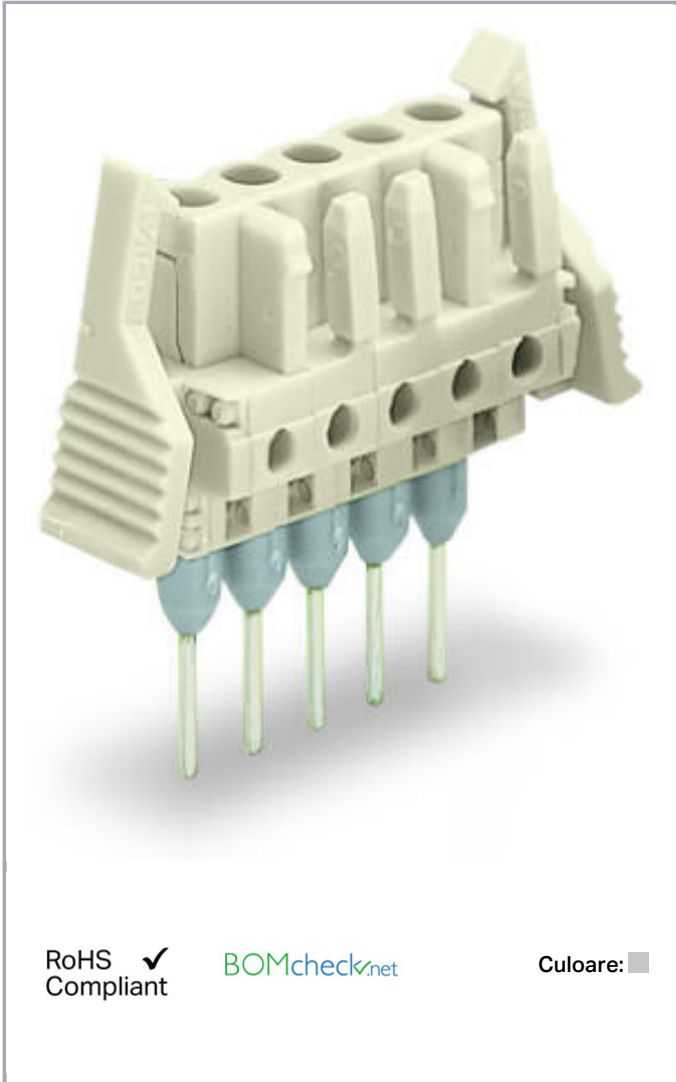

Fișă tehnică | Număr articol: 722-138/005-000/039-000

Female connector for rail-mount terminal blocks; 0.6 x 1 mm pins; straight;
100% protected against mismatching; Locking lever; Pin spacing 5 mm; 8-pole;
light gray

www.wago.com/722-138/005-000/039-000

Supus modificărilor.

WAGO Kontakttechnik GmbH & Co. KG
/Representative Office Romania
Sos. Pipera-Tunari nr. 1/1
building 1, 2nd floor | 077190 Voluntari, Ilfov
Tel.: +40-(0)31 421 85 68 | Email: info-RO@wago.com

Aveți întrebări despre produsele noastre?
Vă stăm la dispoziție pentru preluarea apelului la +40 (0) 31 421 85 68.