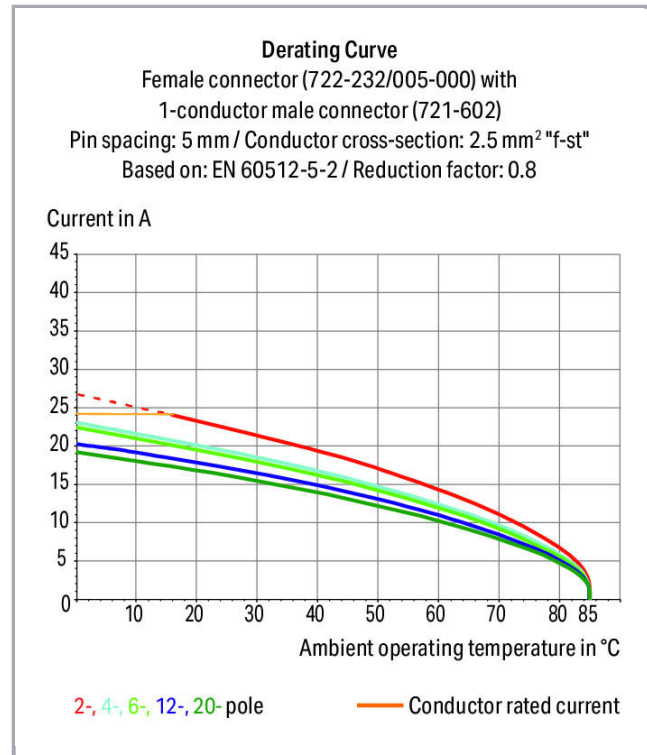

Fișă tehnică | Număr articol: 722-138/005-000/039-000

Female connector for rail-mount terminal blocks; 0.6 x 1 mm pins; straight;
100% protected against mismatching; Locking lever; Pin spacing 5 mm; 8-pole;
light gray

www.wago.com/722-138/005-000/039-000

Supus modificărilor.

WAGO Kontakttechnik GmbH & Co. KG
/Representative Office Romania
Sos. Pipera-Tunari nr. 1/1
building 1, 2nd floor | 077190 Voluntari, Ilfov
Tel.: +40-(0)31 421 85 68 | Email: info-RO@wago.com

Aveți întrebări despre produsele noastre?
Vă stăm la dispoziție pentru preluarea apelului la +40 (0) 31 421 85 68.