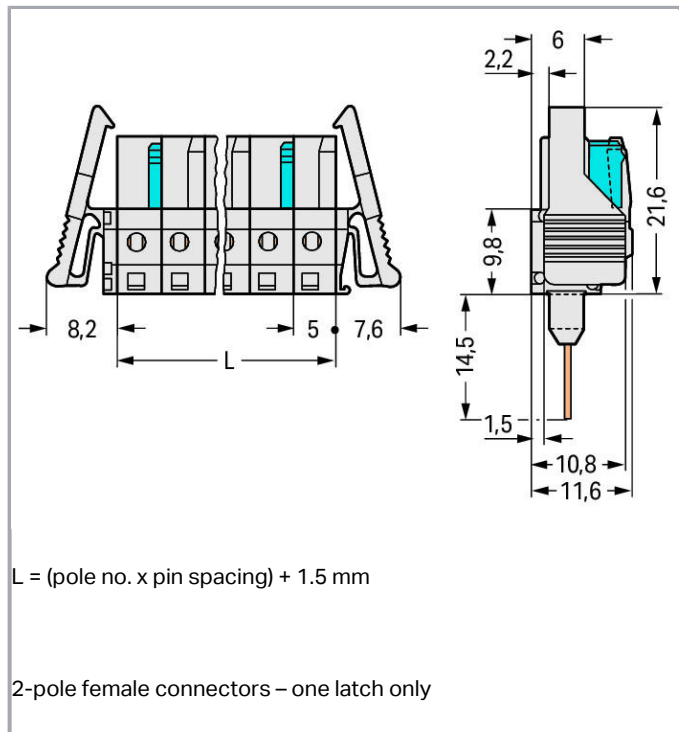

Fișă tehnică | Număr articol: 722-138/005-000/039-000

Female connector for rail-mount terminal blocks; 0.6 x 1 mm pins; straight;
100% protected against mismatching; Locking lever; Pin spacing 5 mm; 8-pole;
light gray

Aveți întrebări despre produsele noastre?
Vă stăm la dispoziție pentru preluarea apelului la +40 (0) 31 421 85 68.

Descriere articol

- Pluggable connectors for rail-mount terminal blocks equipped with CAGE CLAMP® connection
- Female connectors with long contact pins connect to the termination ports of 280 Series Rail-Mount Terminal Blocks
- Female connectors are touch-proof when unmated, providing a pluggable, live output
- 100 % protected against mismatching
- With coding fingers

Connection data

Pole No.	8
Total number of potentials	8
Number of connection types	1
Number of levels	1

Geometrical Data

Pin spacing	5 mm / 0.197 inch
Width	55.8 mm / 2.197 inch
Height	36.1 mm / 1.421 inch
Height from the surface	21.6 mm / 0.85 inch