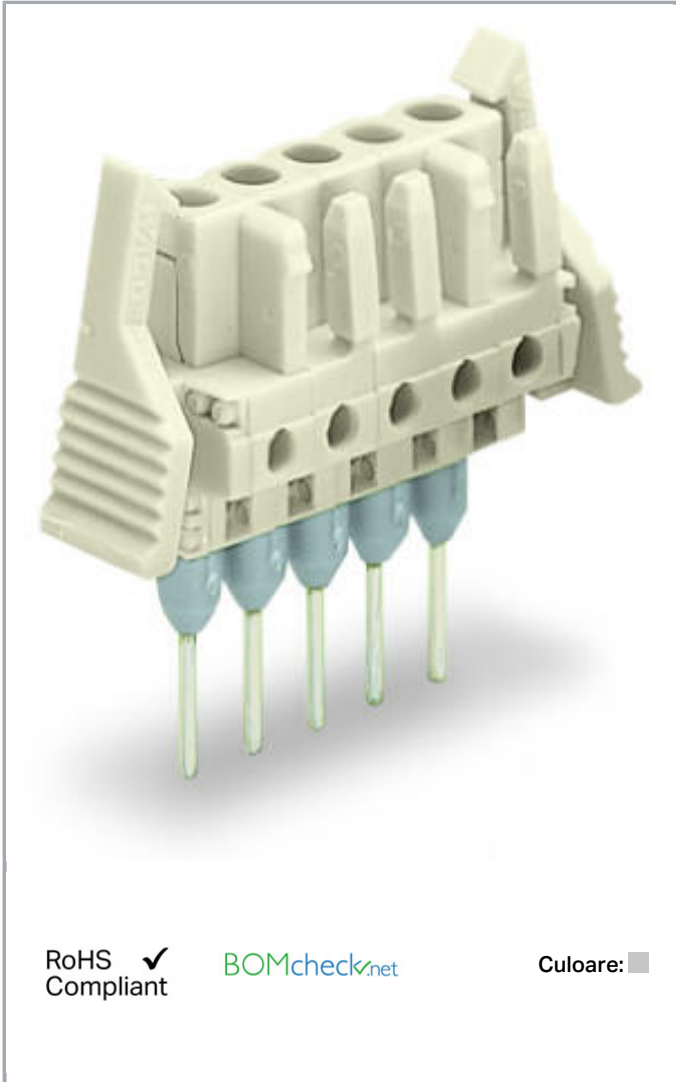

Fișă tehnică | Număr articol: 722-137/005-000/039-000

Female connector for rail-mount terminal blocks; 0.6 x 1 mm pins; straight;
100% protected against mismatching; Locking lever; Pin spacing 5 mm; 7-pole;
light gray

www.wago.com/722-137/005-000/039-000

RoHS ☒ Compliant

BOMcheck.net

Culoare: ■

Supus modificărilor.

WAGO Kontakttechnik GmbH & Co. KG
/Representative Office Romania
Sos. Pipera-Tunari nr. 1/1
building 1, 2nd floor | 077190 Voluntari, Ilfov
Tel.: +40-(0)31 421 85 68 | Email: info-RO@wago.com

Aveți întrebări despre produsele noastre?
Vă stăm la dispoziție pentru preluarea apelului la +40 (0) 31 421 85 68.