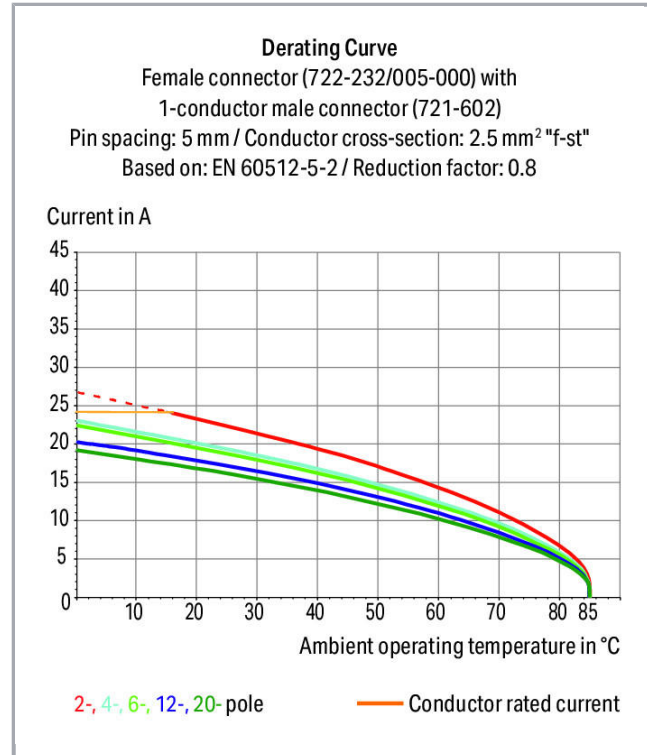

Fișă tehnică | Număr articol: 722-137/005-000/039-000

Female connector for rail-mount terminal blocks; 0.6 x 1 mm pins; straight;
100% protected against mismatching; Locking lever; Pin spacing 5 mm; 7-pole;
light gray

www.wago.com/722-137/005-000/039-000

RoHS ☒ Compliant

BOMcheck.net

Culoare: ■

Supus modificărilor.

WAGO Kontakttechnik GmbH & Co. KG
/Representative Office Romania
Sos. Pipera-Tunari nr. 1/1
building 1, 2nd floor | 077190 Voluntari, Ilfov
Tel.: +40-(0)31 421 85 68 | Email: info-RO@wago.com

Aveți întrebări despre produsele noastre?
Vă stăm la dispoziție pentru preluarea apelului la +40 (0) 31 421 85 68.