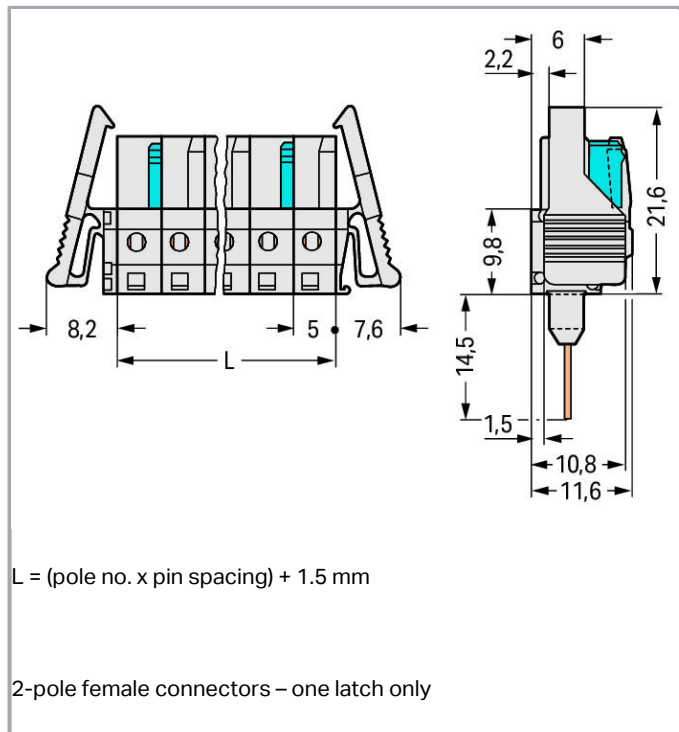

Fișă tehnică | Număr articol: 722-137/005-000/039-000

Female connector for rail-mount terminal blocks; 0.6 x 1 mm pins; straight;
100% protected against mismatching; Locking lever; Pin spacing 5 mm; 7-pole;
light gray

Aveți întrebări despre produsele noastre?
Vă stăm la dispoziție pentru preluarea apelului la +40 (0) 31 421 85 68.

Descriere articol

- Pluggable connectors for rail-mount terminal blocks equipped with CAGE CLAMP® connection
- Female connectors with long contact pins connect to the termination ports of 280 Series Rail-Mount Terminal Blocks
- Female connectors are touch-proof when unmated, providing a pluggable, live output
- 100 % protected against mismatching
- With coding fingers

Connection data

Pole No.	7
Total number of potentials	7
Number of connection types	1
Number of levels	1

Geometrical Data

Pin spacing	5 mm / 0.197 inch
Width	50.8 mm / 2 inch
Height	36.1 mm / 1.421 inch
Height from the surface	21.6 mm / 0.85 inch