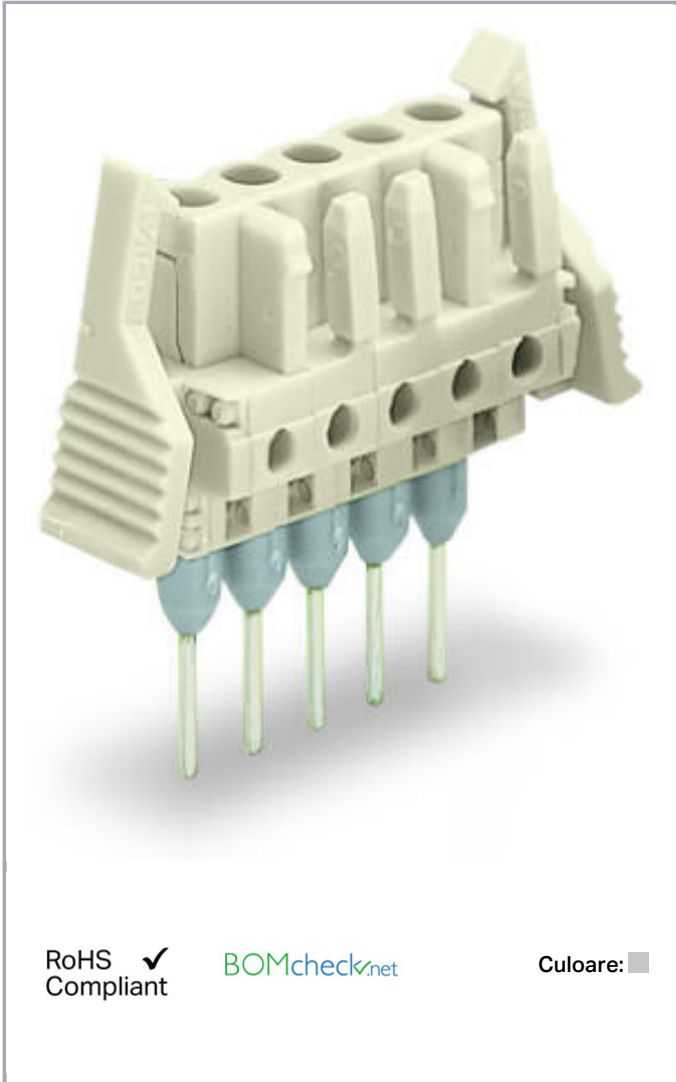

Fișă tehnică | Număr articol: 722-135/005-000/039-000

Female connector for rail-mount terminal blocks; 0.6 x 1 mm pins; straight;
100% protected against mismatching; Locking lever; Pin spacing 5 mm; 5-pole;
light gray

www.wago.com/722-135/005-000/039-000

RoHS ☒ Compliant

BOMcheck.net

Culoare: ■

Supus modificărilor.

WAGO Kontakttechnik GmbH & Co. KG
/Representative Office Romania
Sos. Pipera-Tunari nr. 1/1
building 1, 2nd floor | 077190 Voluntari, Ilfov
Tel.: +40-(0)31 421 85 68 | Email: info-RO@wago.com

Aveți întrebări despre produsele noastre?
Vă stăm la dispoziție pentru preluarea apelului la +40 (0) 31 421 85 68.