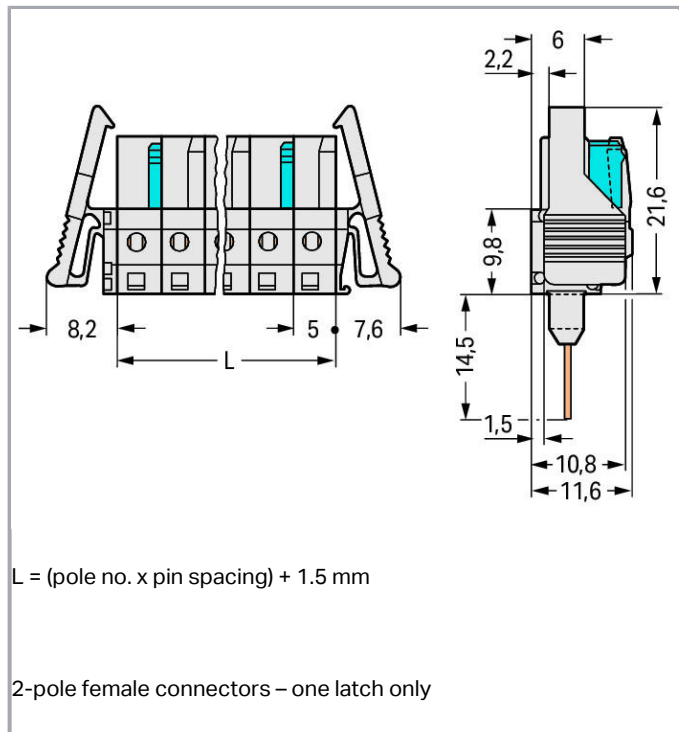

Fișă tehnică | Număr articol: 722-135/005-000/039-000

Female connector for rail-mount terminal blocks; 0.6 x 1 mm pins; straight;
100% protected against mismatching; Locking lever; Pin spacing 5 mm; 5-pole;
light gray

Aveți întrebări despre produsele noastre?
Vă stăm la dispoziție pentru preluarea apelului la +40 (0) 31 421 85 68.

Descriere articol

- Pluggable connectors for rail-mount terminal blocks equipped with CAGE CLAMP® connection
- Female connectors with long contact pins connect to the termination ports of 280 Series Rail-Mount Terminal Blocks
- Female connectors are touch-proof when unmated, providing a pluggable, live output
- 100 % protected against mismatching
- With coding fingers

Connection data

Pole No.	5
Total number of potentials	5
Number of connection types	1
Number of levels	1

Geometrical Data

Pin spacing	5 mm / 0.197 inch
Width	40.8 mm / 1.606 inch
Height	36.1 mm / 1.421 inch
Height from the surface	21.6 mm / 0.85 inch