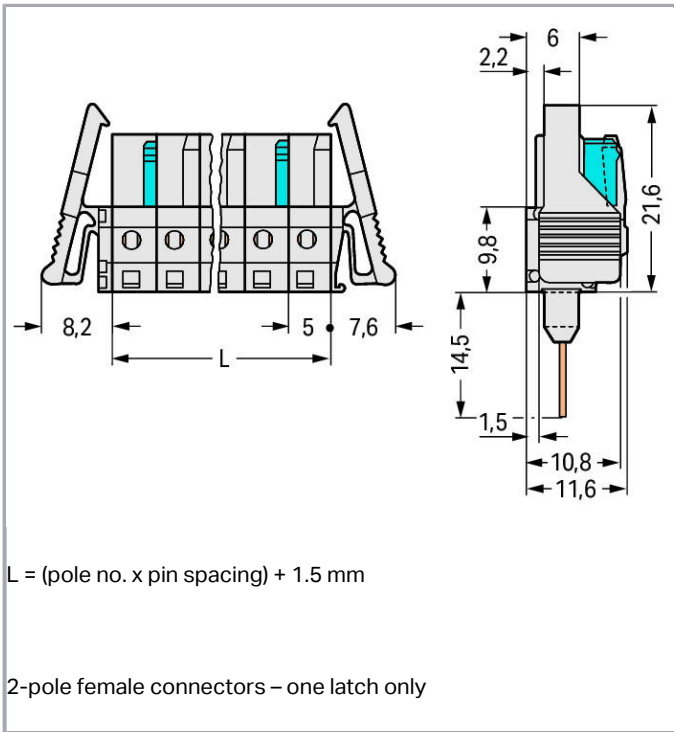

Fișă tehnică | Număr articol: 722-133/005-000/039-000

Female connector for rail-mount terminal blocks; 0.6 x 1 mm pins; straight;
100% protected against mismatching; Locking lever; Pin spacing 5 mm; 3-pole;
light gray

Aveți întrebări despre produsele noastre?
Vă stăm la dispoziție pentru preluarea apelului la +40 (0) 31 421 85 68.

Descriere articol

- Pluggable connectors for rail-mount terminal blocks equipped with CAGE CLAMP® connection
- Female connectors with long contact pins connect to the termination ports of 280 Series Rail-Mount Terminal Blocks
- Female connectors are touch-proof when unmated, providing a pluggable, live output
- 100 % protected against mismatching
- With coding fingers

Connection data

Pole No.	3
Total number of potentials	3
Number of connection types	1
Number of levels	1

Geometrical Data

Pin spacing	5 mm / 0.197 inch
Width	30.8 mm / 1.213 inch
Height	36.1 mm / 1.421 inch
Height from the surface	21.6 mm / 0.85 inch