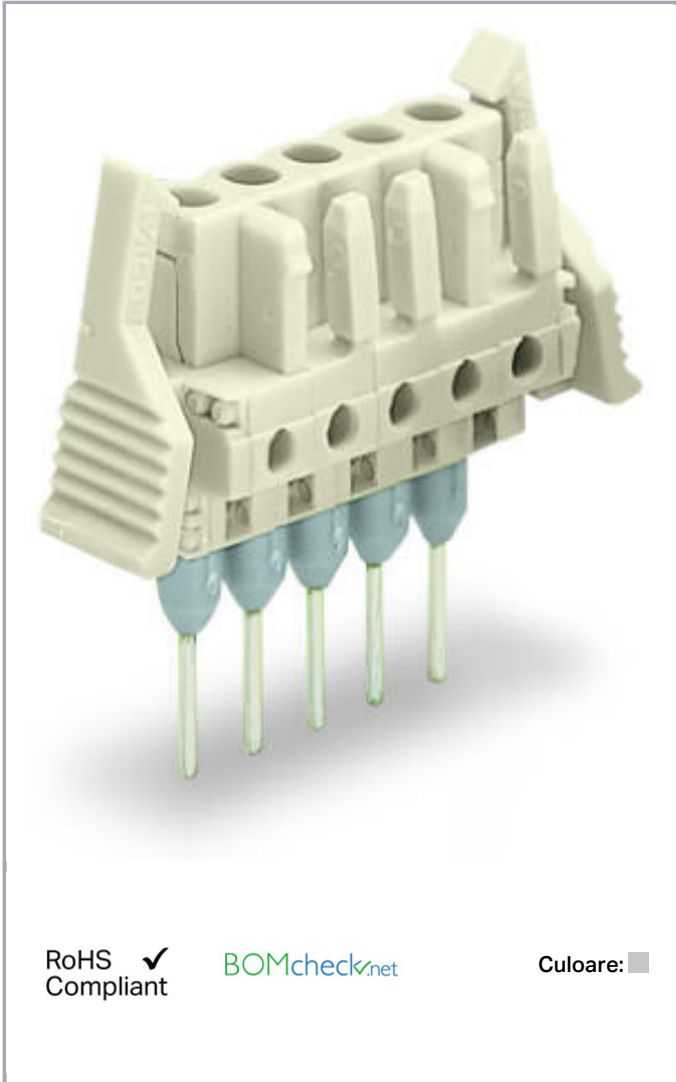

Fișă tehnică | Număr articol: 722-133/005-000/039-000

Female connector for rail-mount terminal blocks; 0.6 x 1 mm pins; straight;
100% protected against mismatching; Locking lever; Pin spacing 5 mm; 3-pole;
light gray

www.wago.com/722-133/005-000/039-000

Supus modificărilor.

WAGO Kontakttechnik GmbH & Co. KG
/Representative Office Romania
Sos. Pipera-Tunari nr. 1/1
building 1, 2nd floor | 077190 Voluntari, Ilfov
Tel.: +40-(0)31 421 85 68 | Email: info-RO@wago.com

Aveți întrebări despre produsele noastre?
Vă stăm la dispoziție pentru preluarea apelului la +40 (0) 31 421 85 68.