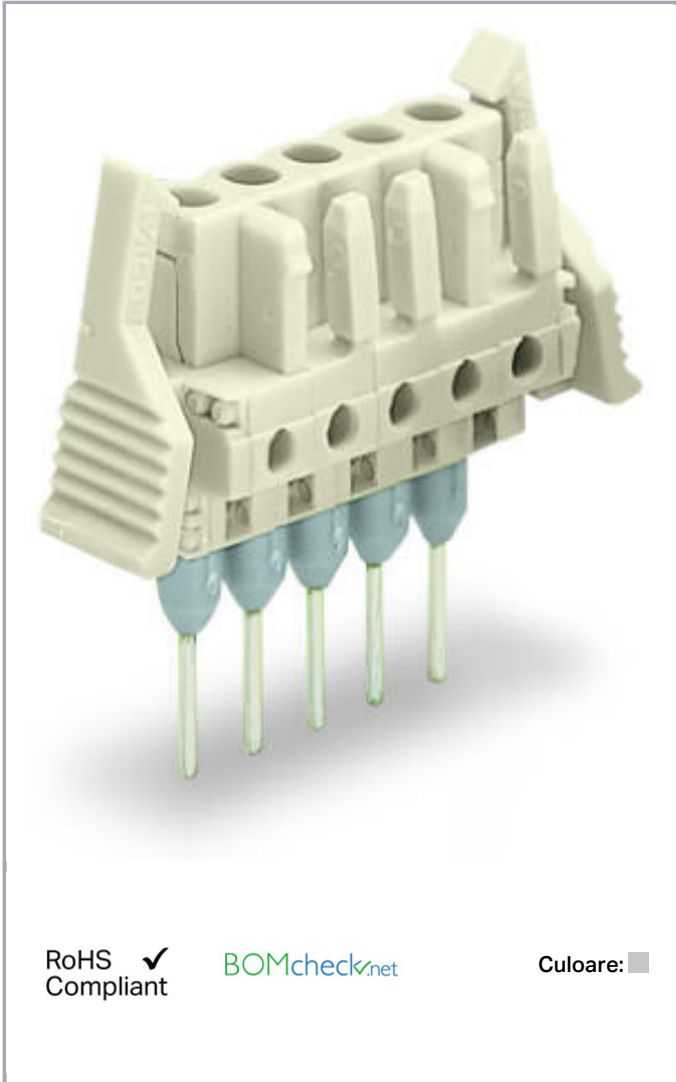

Fișă tehnică | Număr articol: 722-132/005-000/039-000

Female connector for rail-mount terminal blocks; 0.6 x 1 mm pins; straight;
100% protected against mismatching; Locking lever; Pin spacing 5 mm; 2-pole;
light gray

www.wago.com/722-132/005-000/039-000

RoHS ☒ Compliant

[BOMcheck.net](https://www.bomcheck.net)

Culoare: ☐

Supus modificărilor.

WAGO Kontakttechnik GmbH & Co. KG
/Representative Office Romania
Sos. Pipera-Tunari nr. 1/1
building 1, 2nd floor | 077190 Voluntari, Ilfov
Tel.: +40-(0)31 421 85 68 | Email: info-RO@wago.com

Aveți întrebări despre produsele noastre?
Vă stăm la dispoziție pentru preluarea apelului la +40 (0) 31 421 85 68.