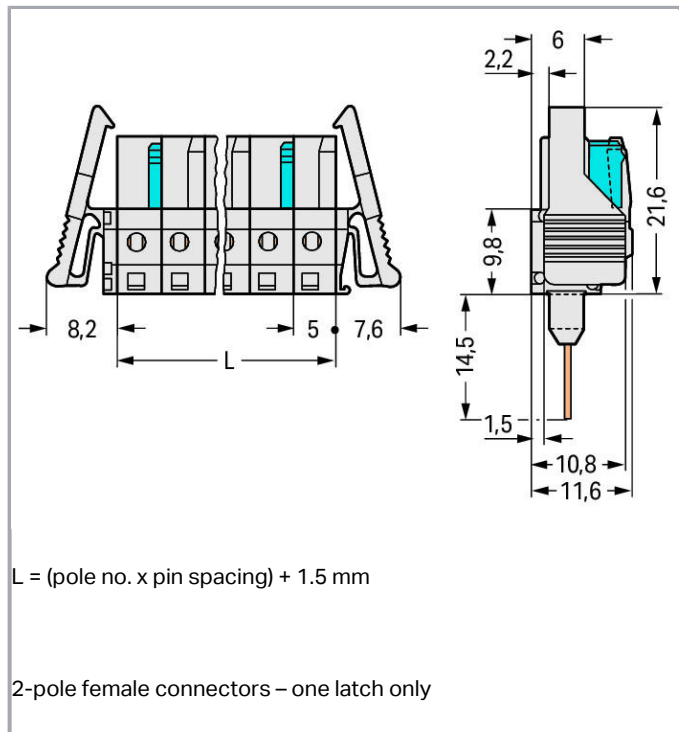

Fișă tehnică | Număr articol: 722-132/005-000/039-000

Female connector for rail-mount terminal blocks; 0.6 x 1 mm pins; straight;
100% protected against mismatching; Locking lever; Pin spacing 5 mm; 2-pole;
light gray

Aveți întrebări despre produsele noastre?
Vă stăm la dispoziție pentru preluarea apelului la +40 (0) 31 421 85 68.

Descriere articol

- Pluggable connectors for rail-mount terminal blocks equipped with CAGE CLAMP® connection
- Female connectors with long contact pins connect to the termination ports of 280 Series Rail-Mount Terminal Blocks
- Female connectors are touch-proof when unmated, providing a pluggable, live output
- 100 % protected against mismatching
- With coding fingers

Connection data

Pole No.	2
Total number of potentials	2
Number of connection types	1
Number of levels	1

Geometrical Data

Pin spacing	5 mm / 0.197 inch
Width	25.8 mm / 1.016 inch
Height	36.1 mm / 1.421 inch
Height from the surface	21.6 mm / 0.85 inch