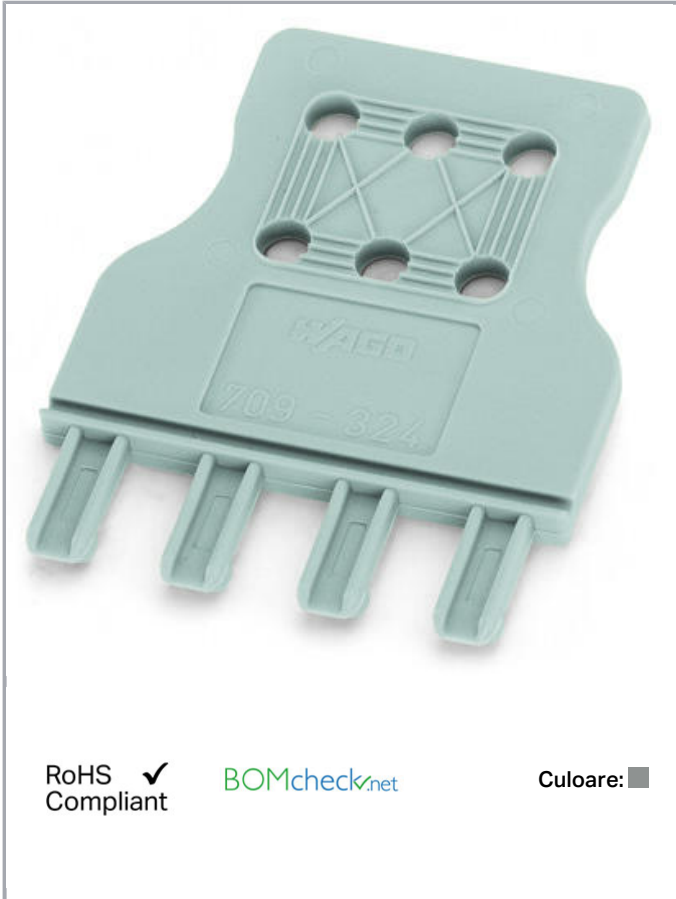

Fișă tehnică | Număr articol: 709-332

Strain relief plate; 2-pole; for 10 mm wide terminal blocks; gray

www.wago.com/709-332

Date

Material Data

Color	gray
Fire load	0,02 MJ
Weight	0,7 g

Commercial data

Product Group	2 (Terminal Block Accessories)
Packaging type	BOX
Country of origin	DE