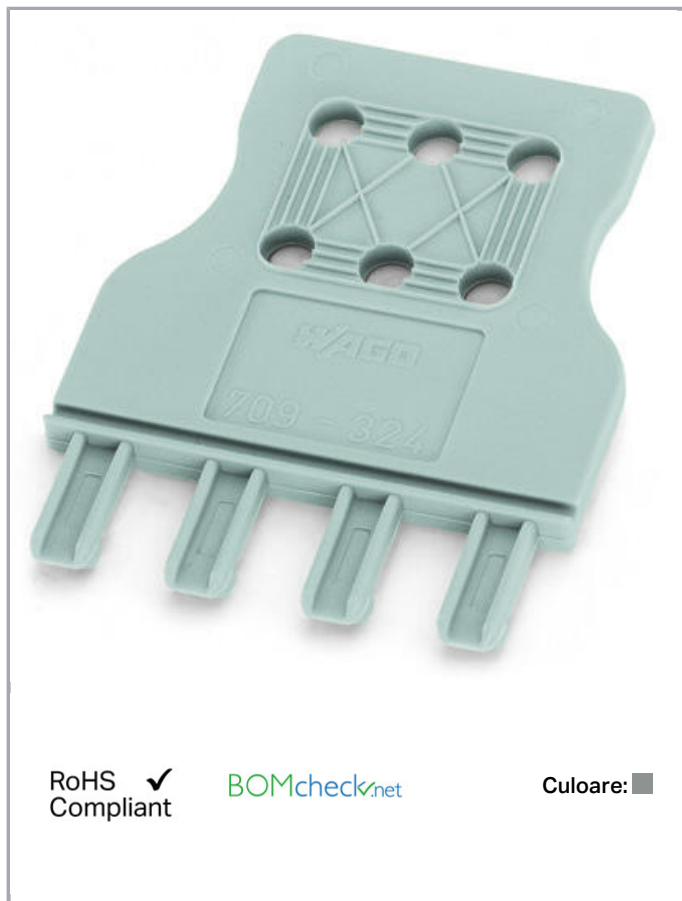

Fișă tehnică | Număr articol: 709-326

Strain relief plate; 6-pole; for 8 mm wide terminal blocks; gray

www.wago.com/709-326

RoHS
Compliant

[BOMcheck.net](https://www.bomcheck.net)

Culoare:

Date

Material Data

Color	gray
Fire load	0,062 MJ
Weight	2,1 g

Commercial data

Product Group	2 (Terminal Block Accessories)
Packaging type	BOX
Country of origin	DE

Supus modificărilor.

WAGO Kontakttechnik GmbH & Co. KG
/Representative Office Romania
Sos. Pipera-Tunari nr. 1/1
building 1, 2nd floor | 077190 Voluntari, Ilfov
Tel.: +40-(0)31 421 85 68 | Email: info-RO@wago.com