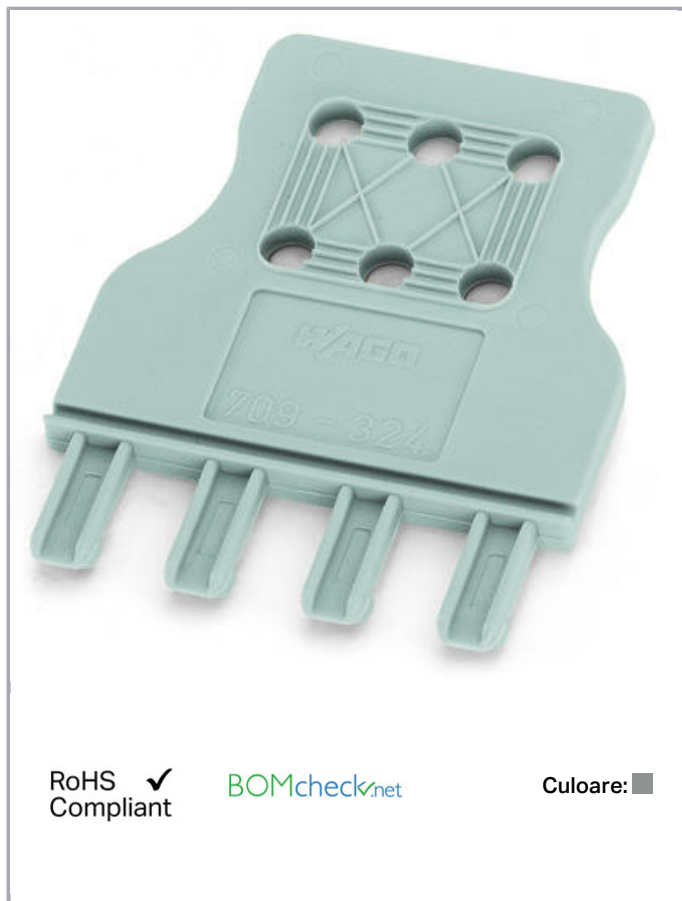

Fișă tehnică | Număr articol: 709-322

Strain relief plate; 2-pole; for 8 mm wide terminal blocks; gray

www.wago.com/709-322

Date

Material Data

Color	gray
Fire load	0,048 MJ
Weight	1,6 g

Commercial data

Product Group	2 (Terminal Block Accessories)
Packaging type	BOX
Country of origin	DE