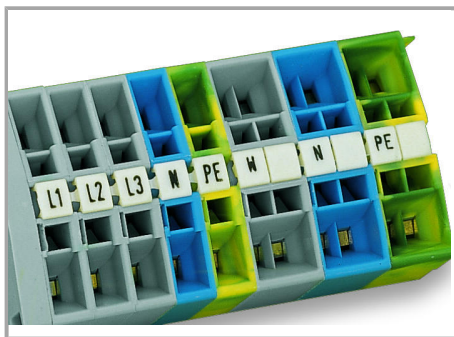

Marker width	5 mm

Material Data

Color	red
Weight	8,5 g
Fire load	0,201 MJ

Commercial data

Product Group	9 (Std. Chassis Mt. Blocks)
Packaging type	BOX
Country of origin	DE
GTIN	4017332040983
Customs tariff number	4911990000

Counterpart

Installation Notes

Marking

Marking via Mini-WSB Quick markers.

Familie de produse

Mini-WSB

Afișare globală produse din familie.

Supus modificărilor.