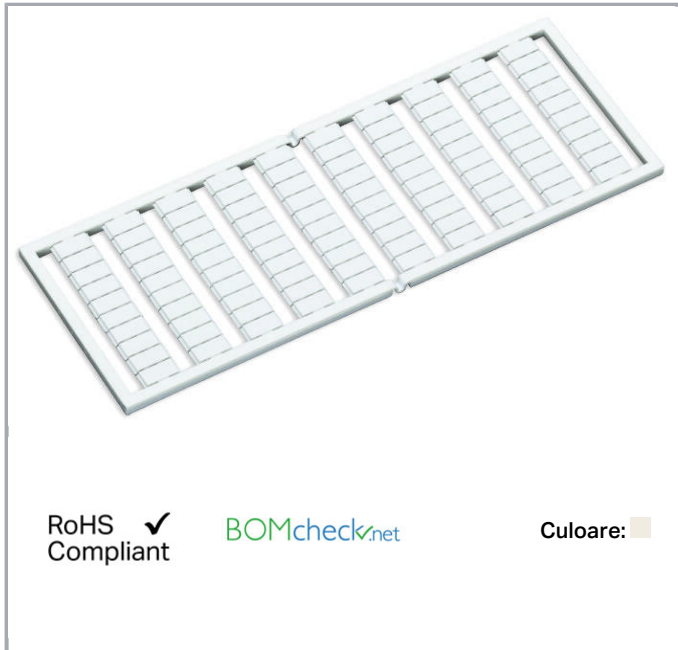

Fișă tehnică | Număr articol: 249-658

WSB marking card; as card; MARKED; 100,103,...187 & 101,...188 & 102...189;
not stretchable; Vertical marking; snap-on type; white

www.wago.com/249-658

Date

Technical Data

Marking	100, 103, 106, ..., 187 and 101, 104, 107, ..., 188 and 102, 105, 108, ..., 189 and 190, 193, 196, 191, 194, 197, 192, 195, 198, ;
Marking	100, 103, 106, ..., 187 and 101, 104, 107, ..., 188 and 102, 105, 108, ..., 189 and 190, 193, 196, 191, 194, 197, 192, 195, 198, ;
Marking (number)	1
Marking direction	Vertical marking
Marking color	black
Marking type	Digits
Darstellung des Aufdrucks	consecutive numbers per strip
Pre-assembly	10 strips with 10 markers per card