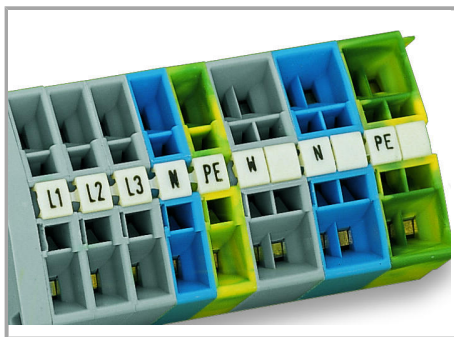

Marker width	5 mm

Material Data

Color	gray
Weight	6,7 g
Fire load	0,201 MJ

Commercial data

Product Group	2 (Terminal Block Accessories)
Packaging type	BOX
Country of origin	DE
GTIN	4017332387804
Customs tariff number	4911990000

Counterpart

Installation Notes

Marking

Marking via Mini-WSB Quick markers.

Familie de produse

Mini-WSB

Afișare globală produse din familie.

Supus modificărilor.