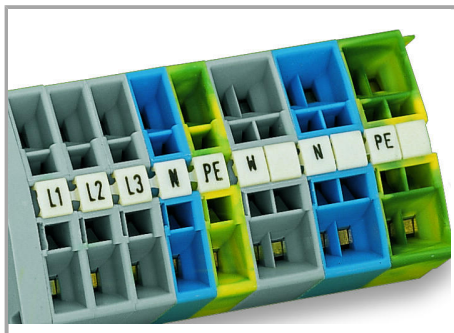

Material Data

Color	white
Weight	6,2 g
Fire load	0,201 MJ

Commercial data

Product Group	2 (Terminal Block Accessories)
Packaging type	BOX
Country of origin	DE
GTIN	4017332133203
Customs tariff number	4911990000

Counterpart

Installation Notes

Marking

Marking via Mini-WSB Quick markers.

Familie de produse

Mini-WSB

Afișare globală produse din familie.

Supus modificărilor.