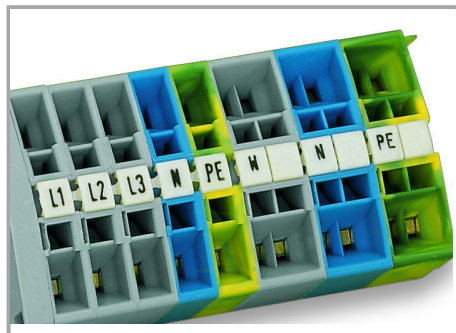

Fișă tehnică | Număr articol: 248-550

Mini-WSB marking card; as card; MARKED; R6, S6, T6, ..., Y6, Z6, SL to R10, S10, T10, ..., Y10, Z10, SL (2 each); not stretchable; Horizontal marking; snap-on type; white

www.wago.com/248-550

RoHS 
Compliant

Culoare: 

Date

Technical Data

Marking	R6, S6, T6, ..., Y6, Z6, SL to R10, S10, T10, ..., Y10, Z10, SL
Marking	R6, S6, T6, ..., Y6, Z6, SL to R10, S10, T10, ..., Y10, Z10, SL
Marking (number)	2
Marking direction	Horizontal marking
Marking color	black
Marking type	Symbol
Darstellung des Aufdrucks	consecutive symbols per strip
Pre-assembly	10 strips with 10 markers per card

Aveți întrebări despre produsele noastre?
Vă stăm la dispoziție pentru preluarea apelului la +40 (0) 31 421 85 68.

Material Data

Color	white
Weight	6,2 g
Fire load	0,201 MJ

Commercial data

Product Group	2 (Terminal Block Accessories)
Packaging type	BOX
Country of origin	DE
GTIN	4017332133111
Customs tariff number	4911990000

Counterpart

Installation Notes

Marking

Marking via Mini-WSB Quick markers.

Familie de produse

Mini-WSB

Afișare globală produse din familie.

Supus modificărilor.