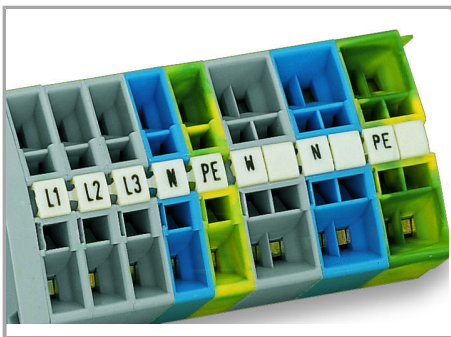

Weight	6,2 g
Fire load	0,201 MJ

Commercial data

Product Group	2 (Terminal Block Accessories)
Packaging type	BOX
Country of origin	DE
GTIN	4017332133012
Customs tariff number	491 19900000

Counterpart

Installation Notes

Marking

Marking via Mini-WSB Quick markers.

Familie de produse

Mini-WSB

Afișare globală produse din familie.

Supus modificărilor.