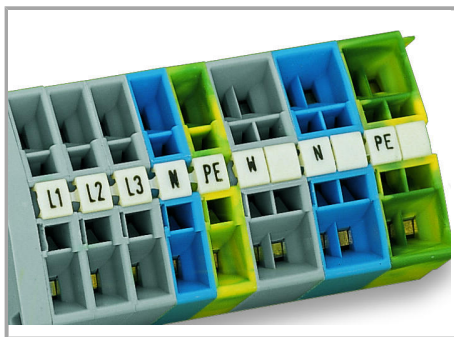

Marker width	5 mm

Material Data

Color	red
Weight	6,7 g
Fire load	0,201 MJ

Commercial data

Product Group	2 (Terminal Block Accessories)
Packaging type	BOX
Country of origin	DE
GTIN	4044918297363
Customs tariff number	4911990000

Counterpart

Installation Notes

Marking

Marking via Mini-WSB Quick markers.

Familie de produse

Mini-WSB

Afișare globală produse din familie.

Supus modificărilor.