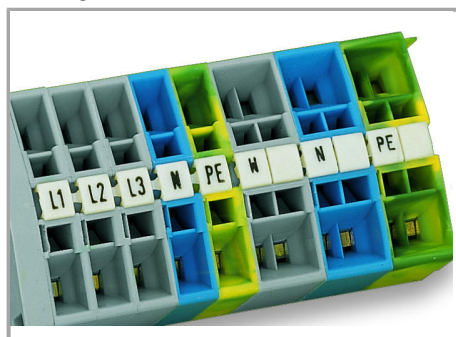

Weight	6,2 g
Fire load	0,201 MJ

Commercial data

Product Group	2 (Terminal Block Accessories)
Packaging type	BOX
Country of origin	DE
GTIN	4017332254755
Customs tariff number	491 19900000

Counterpart

Installation Notes

Marking

Marking via Mini-WSB Quick markers.

Familie de produse

Mini-WSB

Afișare globală produse din familie.

Supus modificărilor.