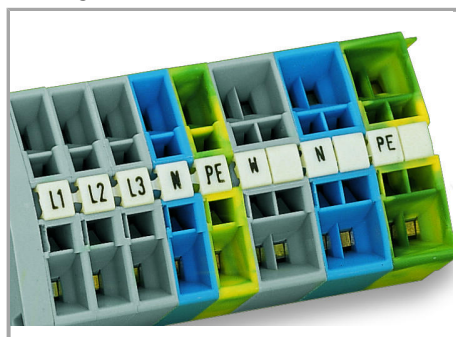

Fișă tehnică | Număr articol: 247-558

Mini-WSB marking card; as card; MARKED; 100,103,...187 &101,...188 & 102...189; not stretchable; Horizontal marking; snap-on type; white

www.wago.com/247-558

Date

Technical Data

Marking	100, 103, 106, ..., 187 and 101, 104, 107, ..., 188 and 102, 105, 108, ..., 189 and 190, 193, 196, 191, 194, 197, 192, 195, 198, ;
Marking	100, 103, 106, ..., 187 and 101, 104, 107, ..., 188 and 102, 105, 108, ..., 189 and 190, 193, 196, 191, 194, 197, 192, 195, 198, ;
Marking (number)	1
Marking direction	Horizontal marking
Marking color	black
Marking type	Digits
Darstellung des Aufdrucks	consecutive numbers per strip
Pre-assembly	10 strips with 10 markers per card

Aveți întrebări despre produsele noastre?
Vă stăm la dispoziție pentru preluarea apelului la +40 (0) 31 421 85 68.

Material Data

Color	white
Weight	6,2 g
Fire load	0,201 MJ

Commercial data

Product Group	2 (Terminal Block Accessories)
Packaging type	BOX
Country of origin	DE
GTIN	4044918185844
Customs tariff number	491 19900000

Counterpart

Installation Notes

Marking

Marking via Mini-WSB Quick markers.

Familie de produse

Mini-WSB

[Afișare globală produse din familie.](#)

Supus modificărilor.