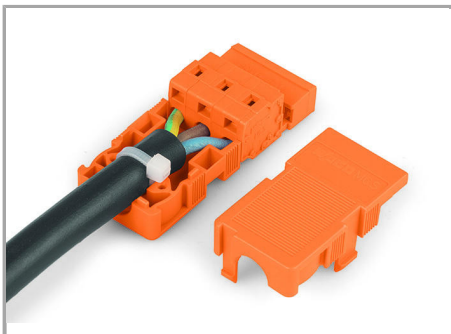

type; orange

Nr. articol: 793-5501/000-014

WMB marking card; as card; for terminal block width 5 - 17.5 mm; stretchable 5 - 5.2 mm; plain; snap-on type; brown

www.wago.com/793-5501/000-014

Nr. articol: 793-5501/000-017

WMB marking card; as card; for terminal block width 5 - 17.5 mm; stretchable 5 - 5.2 mm; plain; snap-on type; green

www.wago.com/793-5501/000-017

Nr. articol: 793-5501/000-023

WMB marking card; as card; for terminal block width 5 - 17.5 mm; stretchable 5 - 5.2 mm; plain; snap-on type; light green

www.wago.com/793-5501/000-023

Nr. articol: 793-5501/000-024

WMB marking card; as card; for terminal block width 5 - 17.5 mm; stretchable 5 - 5.2 mm; plain; snap-on type; violet

www.wago.com/793-5501/000-024

Descărcări

Documentation

Additional Information

Technical explanations

Apr 3, 2019

pdf
3,6 MB

Descărcare

CAD/CAE-Data

CAE data

EPLAN Data Portal 232-685

URL

Descărcare

Installation Notes

Supus modificărilor.

WAGO Kontakttechnik GmbH & Co. KG
/Representative Office Romania
Sos. Pipera-Tunari nr. 1/1
building 1, 2nd floor | 077190 Voluntari, Ilfov
Tel.: +40-(0)31 421 85 68 | Email: info-RO@wago.com

Aveți întrebări despre produsele noastre?

Vă stăm la dispoziție pentru preluarea apelului la +40 (0) 31 421 85 68.