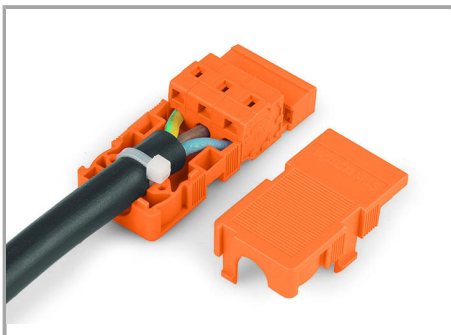

WMB marking card; as card; for terminal block width 5 - 17.5 mm; stretchable 5 - 5.2 mm; plain; snap-on type; light green

www.wago.com/793-5501/000-023

Nr. articol: 793-5501/000-024

WMB marking card; as card; for terminal block width 5 - 17.5 mm; stretchable 5 - 5.2 mm; plain; snap-on type; violet

www.wago.com/793-5501/000-024

General accessories

Nr. articol: 209-173

Fixing screw; for cable clamp; 7 or more poles

www.wago.com/209-173

Nr. articol: 209-176

Fixing screws; for cable clamp; 4- to 6-pole

www.wago.com/209-176

Nr. articol: 209-177

Cable clamp; for strain relief; 4- to 6-pole

www.wago.com/209-177

Descărcări

Documentation

Additional Information

Technical explanations

Apr 3, 2019

pdf
3,6 MB

Descărcare

CAD/CAE-Data

CAE data

EPLAN Data Portal 232-684

URL

Descărcare

Installation Notes

Supus modificărilor.