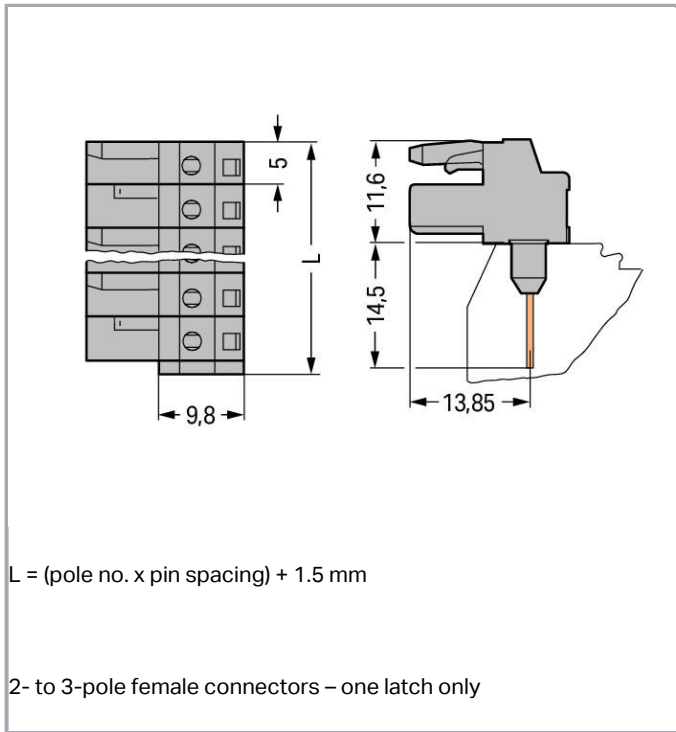

Fișă tehnică | Număr articol: 232-246/005-000

Female connector for rail-mount terminal blocks; 0.6 x 1 mm pins; angled;

Pin spacing 5 mm; 16-pole; gray

www.wago.com/232-246/005-000

Supus modificărilor.

WAGO Kontakttechnik GmbH & Co. KG
/Representative Office Romania
Sos. Pipera-Tunari nr. 1/1
building 1, 2nd floor | 077190 Voluntari, Ilfov
Tel.: +40-(0)31 421 85 68 | Email: info-RO@wago.com

Aveți întrebări despre produsele noastre?
Vă stăm la dispoziție pentru preluarea apelului la +40 (0) 31 421 85 68.

Descriere articol

- Pluggable connectors for rail-mount terminal blocks equipped with CAGE CLAMP® connection
- Female connectors with long contact pins connect to the termination ports of 280 Series Rail-Mount Terminal Blocks
- Female connectors are touch-proof when unmated, providing a pluggable, live output
- With coding fingers

Connection data

Pole No.	16
Total number of potentials	16
Number of connection types	1
Number of levels	1

Geometrical Data

Pin spacing	5 mm / 0.197 inch
Width	81,5 mm / 3.209 inch
Height	26,1 mm / 1.028 inch
Height from the surface	11,6 mm / 0.457 inch
Depth	18,25 mm / 0.719 inch