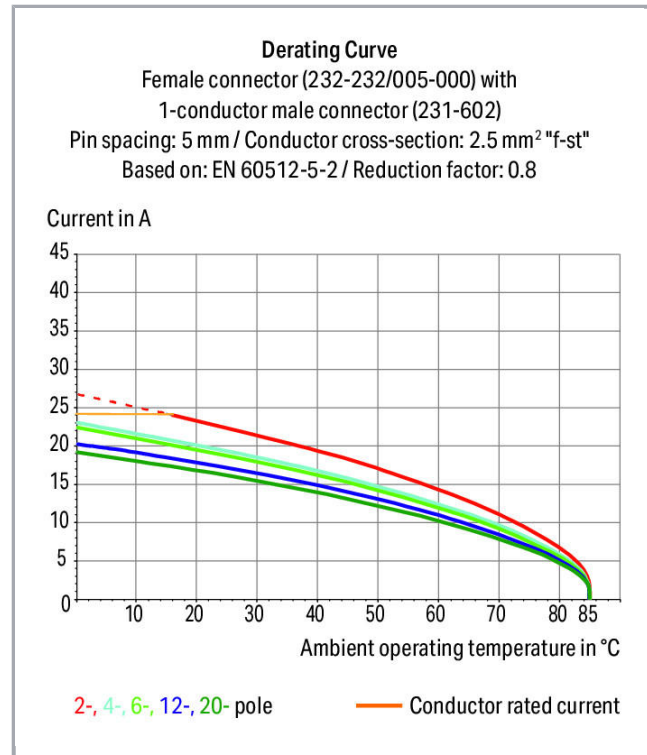

Fișă tehnică | Număr articol: 232-246/005-000

Female connector for rail-mount terminal blocks; 0.6 x 1 mm pins; angled;

Pin spacing 5 mm; 16-pole; gray

www.wago.com/232-246/005-000

Supus modificărilor.

WAGO Kontakttechnik GmbH & Co. KG
/Representative Office Romania
Sos. Pipera-Tunari nr. 1/1
building 1, 2nd floor | 077190 Voluntari, Ilfov
Tel.: +40-(0)31 421 85 68 | Email: info-RO@wago.com