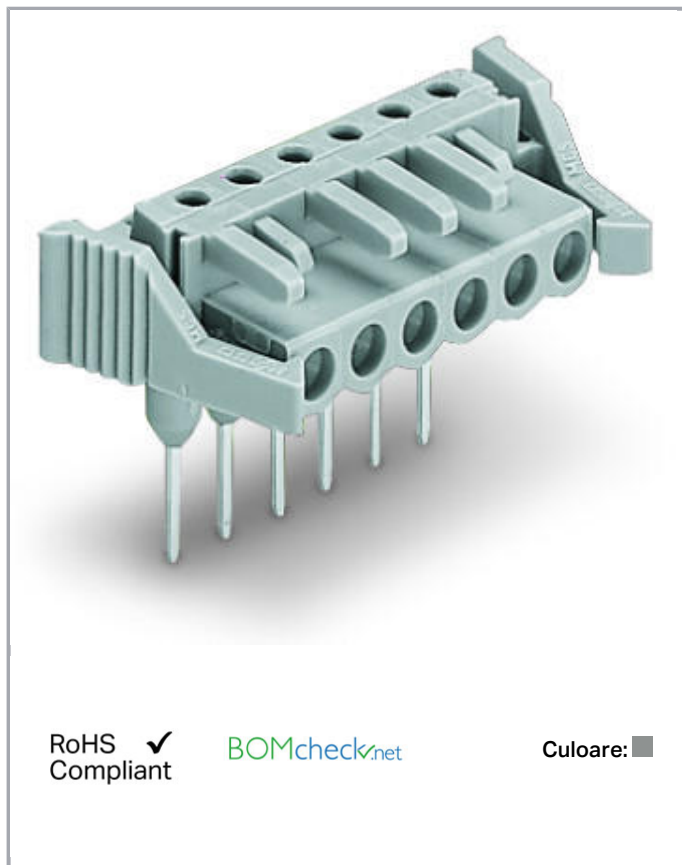

Fișă tehnică | Număr articol: 232-234/005-000/039-000

Female connector for rail-mount terminal blocks; 0.6 x 1 mm pins; angled;
Locking lever; Pin spacing 5 mm; 4-pole; gray

www.wago.com/232-234/005-000/039-000

Aveți întrebări despre produsele noastre?
Vă stăm la dispoziție pentru preluarea apelului la +40 (0) 31 421 85 68.

Descriere articol

- Pluggable connectors for rail-mount terminal blocks equipped with CAGE CLAMP® connection
- Female connectors with long contact pins connect to the termination ports of 280 Series Rail-Mount Terminal Blocks
- Female connectors are touch-proof when unmated, providing a pluggable, live output
- With coding fingers

Safety information 1:

The *MULTI CONNECTION SYSTEM (MCS)* is designed without breaking capacity for compliance with DIN EN 61984. When used as intended, MCS Connectors shall not be connected/disconnected when live or under load. The circuit design should ensure header pins, which can be touched, are not live when unmated.