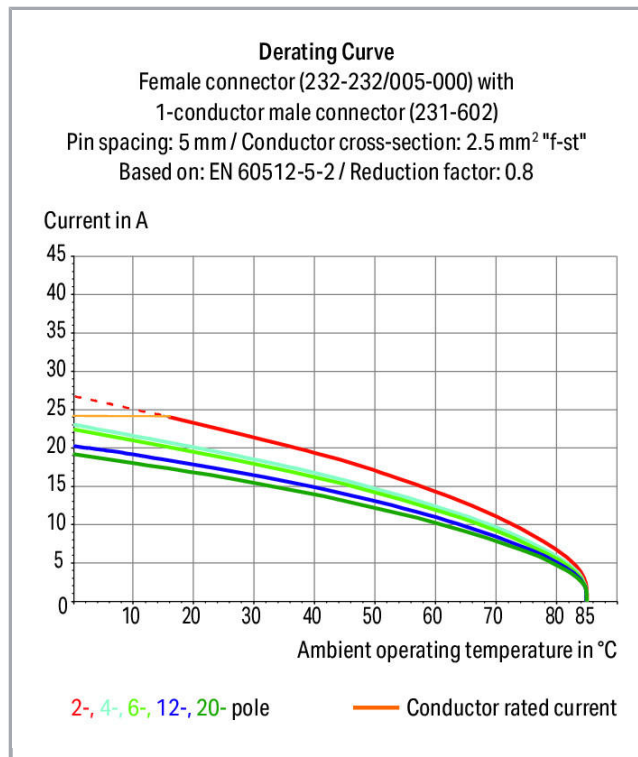

Fișă tehnică | Număr articol: 232-234/005-000/039-000

Female connector for rail-mount terminal blocks; 0.6 x 1 mm pins; angled;
Locking lever; Pin spacing 5 mm; 4-pole; gray

www.wago.com/232-234/005-000/039-000