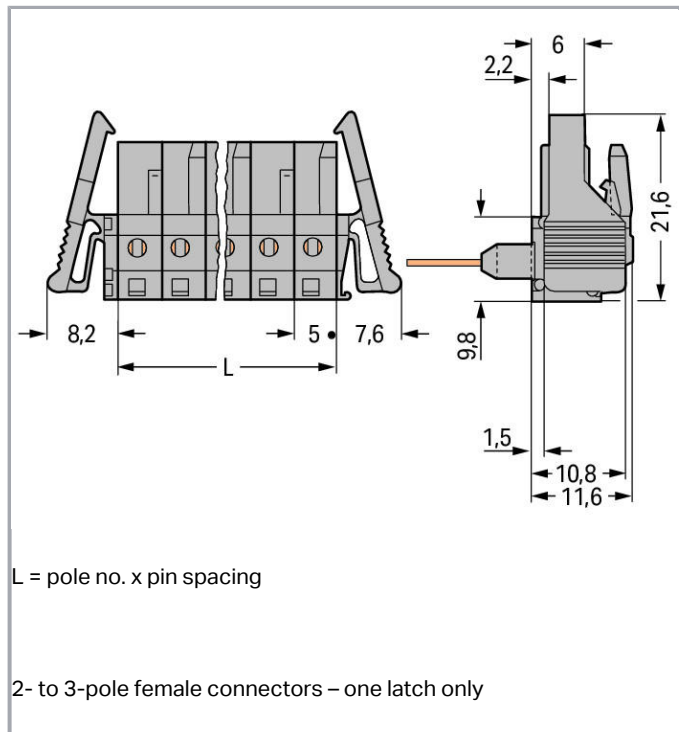

Fișă tehnică | Număr articol: 232-234/005-000/039-000

Female connector for rail-mount terminal blocks; 0.6 x 1 mm pins; angled;
Locking lever; Pin spacing 5 mm; 4-pole; gray

www.wago.com/232-234/005-000/039-000

Aveți întrebări despre produsele noastre?
Vă stăm la dispoziție pentru preluarea apelului la +40 (0) 31 421 85 68.

Descriere articol

- Pluggable connectors for rail-mount terminal blocks equipped with CAGE CLAMP® connection
- Female connectors with long contact pins connect to the termination ports of 280 Series Rail-Mount Terminal Blocks
- Female connectors are touch-proof when unmated, providing a pluggable, live output
- With coding fingers

Connection data

| | |
|----------------------------|---|
| Pole No. | 4 |
| Total number of potentials | 4 |
| Number of connection types | 1 |
| Number of levels | 1 |

Geometrical Data

| | |
|-------------------------|----------------------|
| Pin spacing | 5 mm / 0.197 inch |
| Width | 35.8 mm / 1.409 inch |
| Height | 26.1 mm / 1.028 inch |
| Height from the surface | 11.6 mm / 0.457 inch |
| Depth | 11.6 mm / 0.457 inch |