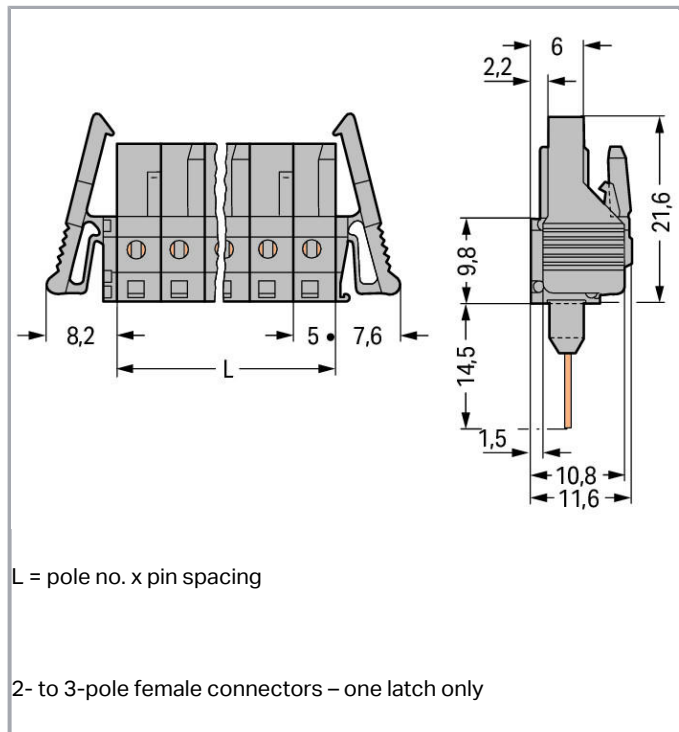

Fișă tehnică | Număr articol: 232-150/005-000/039-000

Female connector for rail-mount terminal blocks; 0.6 x 1 mm pins; straight;
Locking lever; Pin spacing 5 mm; 20-pole; gray

www.wago.com/232-150/005-000/039-000

Aveți întrebări despre produsele noastre?
Vă stăm la dispoziție pentru preluarea apelului la +40 (0) 31 421 85 68.

Descriere articol

- Pluggable connectors for rail-mount terminal blocks equipped with CAGE CLAMP® connection
- Female connectors with long contact pins connect to the termination ports of 280 Series Rail-Mount Terminal Blocks
- Female connectors are touch-proof when unmated, providing a pluggable, live output
- With coding fingers

Connection data

Pole No.	20
Total number of potentials	20
Number of connection types	1
Number of levels	1

Geometrical Data

Pin spacing	5 mm / 0.197 inch
Width	115,8 mm / 4.559 inch
Height	36,1 mm / 1.421 inch
Height from the surface	21,6 mm / 0.85 inch
Depth	11,6 mm / 0.457 inch