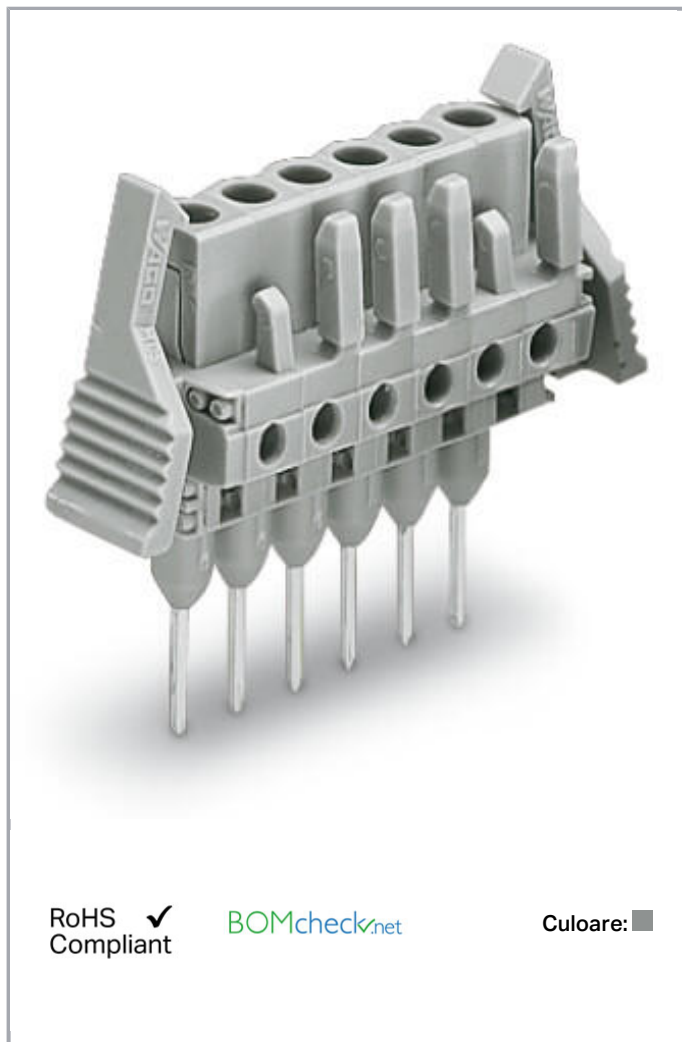

Fișă tehnică | Număr articol: 232-150/005-000/039-000

Female connector for rail-mount terminal blocks; 0.6 x 1 mm pins; straight;
Locking lever; Pin spacing 5 mm; 20-pole; gray

www.wago.com/232-150/005-000/039-000

Aveți întrebări despre produsele noastre?
Vă stăm la dispoziție pentru preluarea apelului la +40 (0) 31 421 85 68.

Descriere articol

- Pluggable connectors for rail-mount terminal blocks equipped with CAGE CLAMP® connection
- Female connectors with long contact pins connect to the termination ports of 280 Series Rail-Mount Terminal Blocks
- Female connectors are touch-proof when unmated, providing a pluggable, live output
- With coding fingers

Safety information 1:

The *MCS – MULTI CONNECTION SYSTEM* includes connectors without breaking capacity in accordance with DIN EN 61984. When used as intended, these connectors must not be connected/disconnected when live or under load. The circuit design should ensure header pins, which can be touched, are not live when unmated.