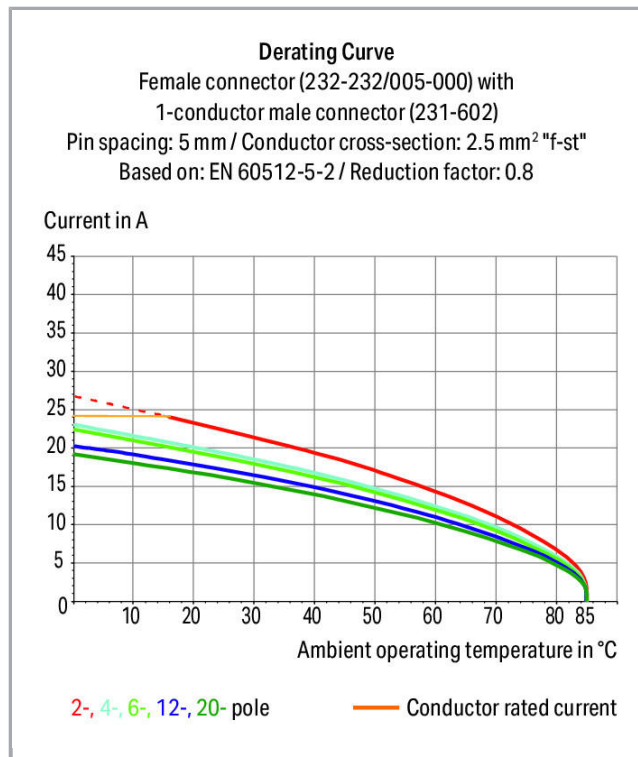

Fișă tehnică | Număr articol: 232-150/005-000/039-000

Female connector for rail-mount terminal blocks; 0.6 x 1 mm pins; straight;
Locking lever; Pin spacing 5 mm; 20-pole; gray

www.wago.com/232-150/005-000/039-000