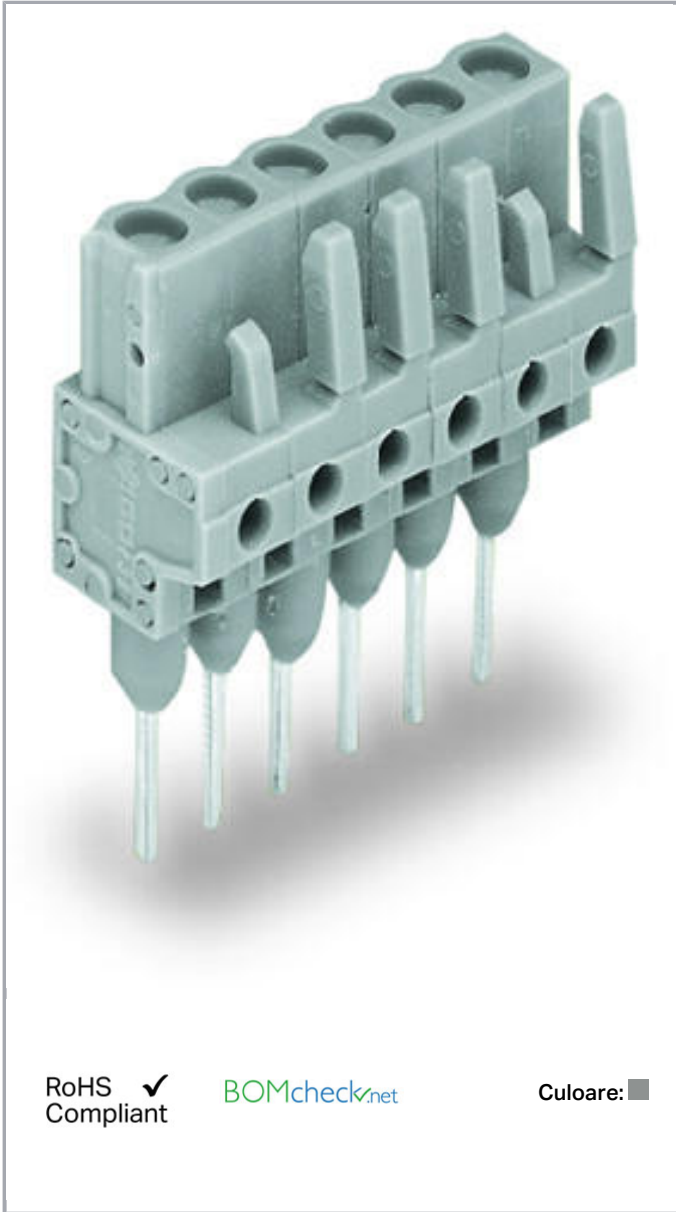

Fișă tehnică | Număr articol: 232-150/005-000

Female connector for rail-mount terminal blocks; 0.6 x 1 mm pins; straight;
Pin spacing 5 mm; 20-pole; gray

www.wago.com/232-150/005-000

RoHS Compliant

BOMcheck.net

Aveți întrebări despre produsele noastre?
Vă stăm la dispoziție pentru preluarea apelului la +40 (0) 31 421 85 68.

Descriere articol

- Pluggable connectors for rail-mount terminal blocks equipped with CAGE CLAMP® connection
- Female connectors with long contact pins connect to the termination ports of 280 Series Rail-Mount Terminal Blocks
- Female connectors are touch-proof when unmated, providing a pluggable, live output
- With coding fingers

Safety information 1:

The *MCS – MULTI CONNECTION SYSTEM* includes connectors without breaking capacity in accordance with DIN EN 61984. When used as intended, these connectors must not be connected/disconnected when live or under load. The circuit design should ensure header pins, which can be touched, are not live when unmated.