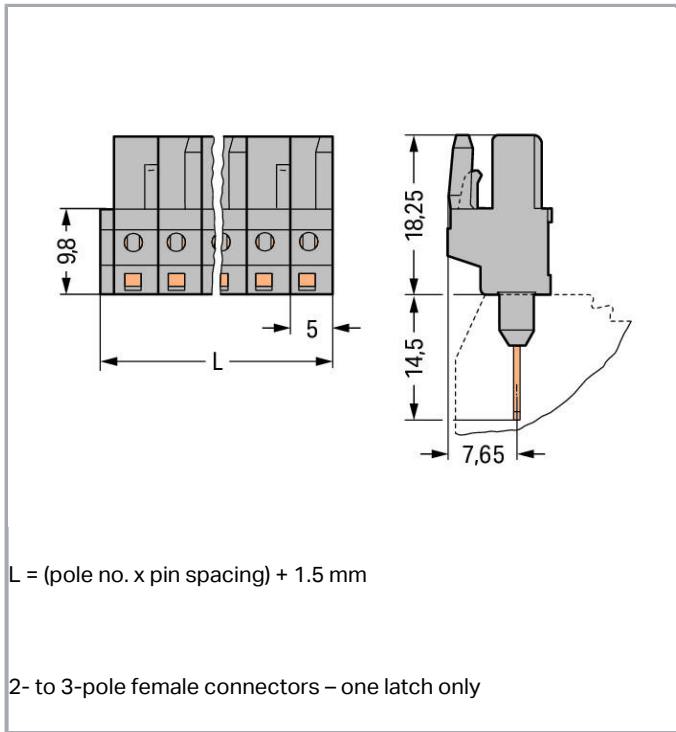

Descriere articol

- Pluggable connectors for rail-mount terminal blocks equipped with CAGE CLAMP® connection
- Female connectors with long contact pins connect to the termination ports of 280 Series Rail-Mount Terminal Blocks
- Female connectors are touch-proof when unmated, providing a pluggable, live output
- With coding fingers

Safety information 1:

The *MCS – MULTI CONNECTION SYSTEM* includes connectors without breaking capacity in accordance with DIN EN 61984. When used as intended, these connectors must not be connected/disconnected when live or under load. The circuit design should ensure header pins, which can be touched, are not live when unmated.

Date

Electrical data

Ratings per IEC/EN 60664-1

Ratings per	IEC/EN 60664-1
Nominal voltage (III/3)	320 V
Rated surge voltage (III/3)	4 kV

Supus modificărilor.

WAGO Kontakttechnik GmbH & Co. KG
/Representative Office Romania
Sos. Pipera-Tunari nr. 1/1
building 1, 2nd floor | 077190 Voluntari, Ilfov
Tel.: +40-(0)31 421 85 68 | Email: info-RO@wago.com

Aveți întrebări despre produsele noastre?
Vă stăm la dispoziție pentru preluarea apelului la +40 (0) 31 421 85 68.