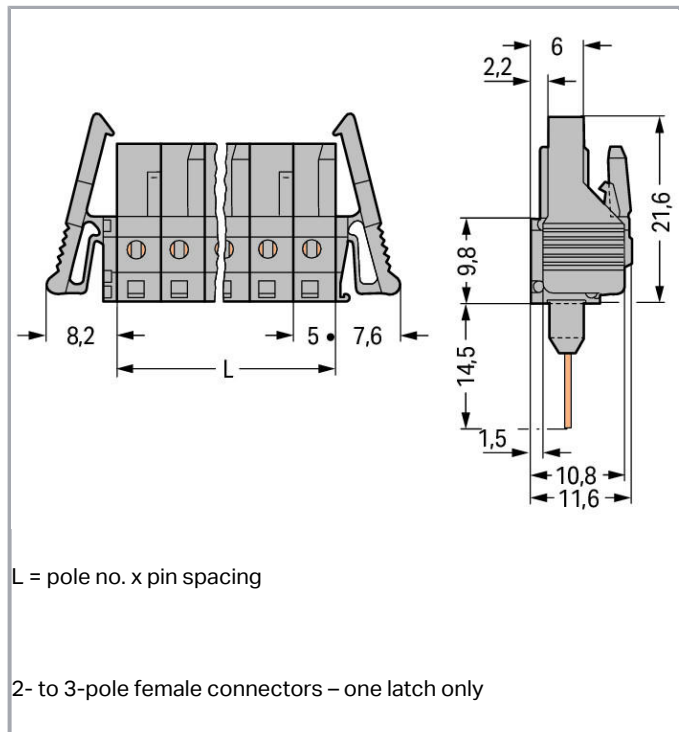

Fișă tehnică | Număr articol: 232-142/005-000/039-000

Female connector for rail-mount terminal blocks; 0.6 x 1 mm pins; straight;
Locking lever; Pin spacing 5 mm; 12-pole; gray

www.wago.com/232-142/005-000/039-000

Aveți întrebări despre produsele noastre?
Vă stăm la dispoziție pentru preluarea apelului la +40 (0) 31 421 85 68.

Descriere articol

- Pluggable connectors for rail-mount terminal blocks equipped with CAGE CLAMP® connection
- Female connectors with long contact pins connect to the termination ports of 280 Series Rail-Mount Terminal Blocks
- Female connectors are touch-proof when unmated, providing a pluggable, live output
- With coding fingers

Connection data

Pole No.	12
Total number of potentials	12
Number of connection types	1
Number of levels	1

Geometrical Data

Pin spacing	5 mm / 0.197 inch
Width	75,8 mm / 2.984 inch
Height	36,1 mm / 1.421 inch
Height from the surface	21,6 mm / 0.85 inch
Depth	11,6 mm / 0.457 inch