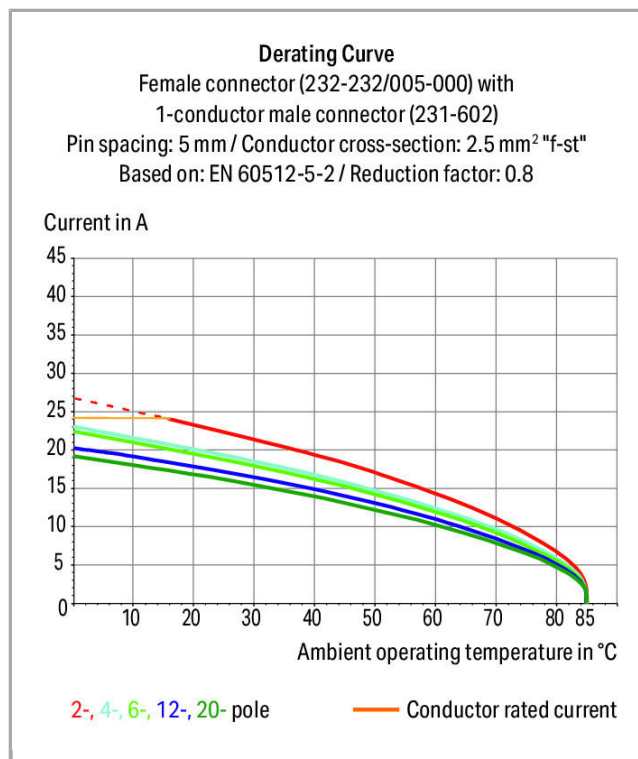

Fișă tehnică | Număr articol: 232-142/005-000/039-000

Female connector for rail-mount terminal blocks; 0.6 x 1 mm pins; straight;
Locking lever; Pin spacing 5 mm; 12-pole; gray

www.wago.com/232-142/005-000/039-000