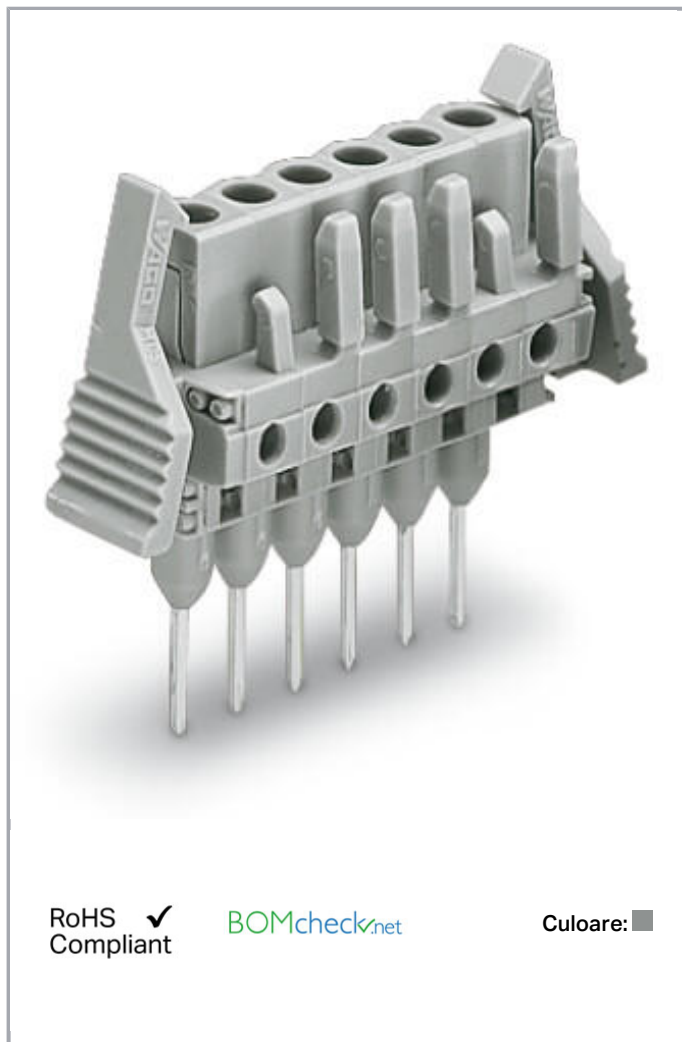

Fișă tehnică | Număr articol: 232-142/005-000/039-000

Female connector for rail-mount terminal blocks; 0.6 x 1 mm pins; straight;
Locking lever; Pin spacing 5 mm; 12-pole; gray

www.wago.com/232-142/005-000/039-000

Aveți întrebări despre produsele noastre?
Vă stăm la dispoziție pentru preluarea apelului la +40 (0) 31 421 85 68.

Descriere articol

- Pluggable connectors for rail-mount terminal blocks equipped with CAGE CLAMP® connection
- Female connectors with long contact pins connect to the termination ports of 280 Series Rail-Mount Terminal Blocks
- Female connectors are touch-proof when unmated, providing a pluggable, live output
- With coding fingers

Safety information 1:

The *MCS – MULTI CONNECTION SYSTEM* includes connectors without breaking capacity in accordance with DIN EN 61984. When used as intended, these connectors must not be connected/disconnected when live or under load. The circuit design should ensure header pins, which can be touched, are not live when unmated.